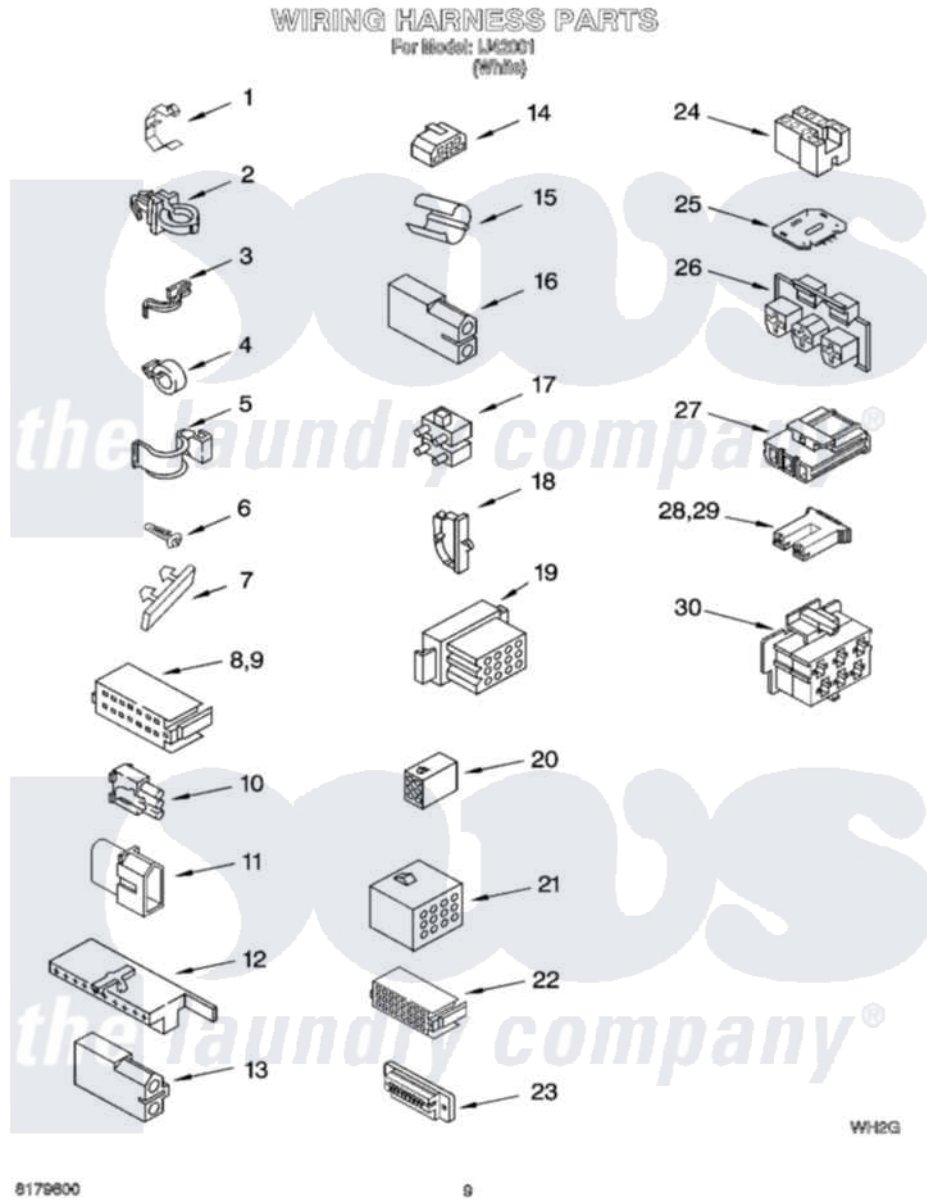

# Whirlpool IJ42001 06 - WIRING HARNESS PARTS

Whirlpool [Residential Whirlpool IJ42001 Washer Parts](#) Parts Diagram 06 - WIRING HARNESS PARTS  
Click on the part number to view part

Item	Original Part Number	Replaced By	Status	Part Description
1	<a href="#">3349557</a>			Retainer, Harness
2	388498		Not Available	Clip, Harness
3	3347812	<a href="#">8528351</a>		Clip
4	3352501	<a href="#">8559320</a>		Restraint, Hose
5	<a href="#">90016</a>			Clip, Pressure Switch Hose
6	3390496	<a href="#">8281256</a>		Clip, Harness
7	<a href="#">389379</a>			Retainer, Side To Feature Panel
8	<a href="#">352090</a>			Timer, Block Disconnect
9	<a href="#">352089</a>			Timer, Block Disconnect
10	<a href="#">62889</a>			Receptacle, Terminal
11	<a href="#">353424</a>			Plug, Terminal
12	<a href="#">62505</a>			Block, Disconnect
13	3348075			Block, Disconnect (Motor 3 Speed) (Use Term. 94613 Or 94614)
14	<a href="#">3347243</a>			Block, Disconnect

15	<a href="#">63523</a>		Harness, Protector
16	<a href="#">717252</a>		Receptacle, Terminal
17	387566		Plug, Terminal (4-Way) (Power Cord) (Use M3 Screws)
18	<a href="#">3352944</a>		Clip, Harness
19	3390423	Not Available	Block, Disconnect (12-Way) (Timer) (Use Term. 94613)
20	3347730	Not Available	Receptacle, (6-Way) (Use Term. 94613)
21	388818		Plug, Terminal (12-Way) (Use Term. 94613 Or 94614)
22	3369366	Not Available	Timer, Block Disconnect (Black) (Amp) (Use Term. 3369365)
23	3349494		Connector, Etc
24	60687		Connector, Relay (Use Term. 308569)
25	3407125	<a href="#">3955728</a>	Control, Etc
26	3948617	<a href="#">2172937</a>	Connector
27	<a href="#">3360056</a>		Connector
28	<a href="#">3354925</a>		Block, Connector
29	<a href="#">3354926</a>		Block, Connector
30	3948615	Not Available	Connector (T.P.A.) (6-Circuit) (Temp. Switch) (Use Term. 3948619 OR 3948620.)