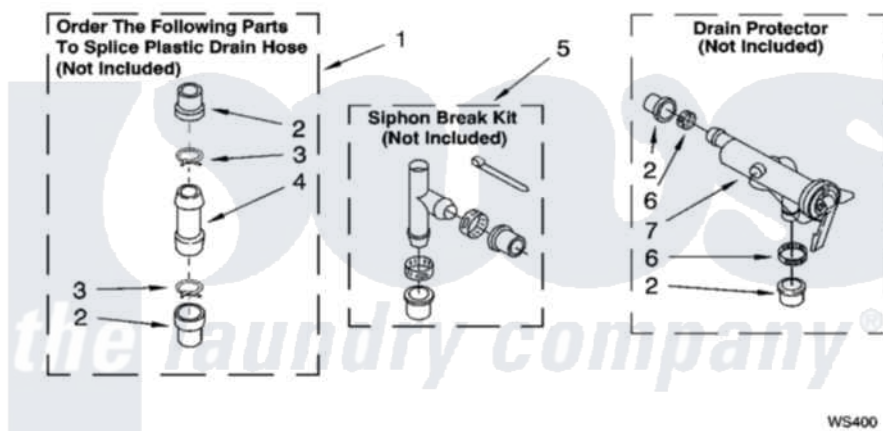

Whirlpool IJ42001 09 - WATER SYSTEM PARTS

WATER SYSTEM PARTS

For Model: IJ42001
(White)

WS400

8179800

13

Whirlpool [Residential Whirlpool IJ42001 Washer Parts](#) Parts Diagram 09 - WATER SYSTEM PARTS

[Click on the part number to view part](#)

Item	Original Part Number	Replaced By	Status	Part Description
1	285442			Water System Parts
2	285321			Water System Parts
3	370447	285655		Clamp, Hose
4	16272			Connector, Straight
5	285320			Water System Parts
6	65349	285655		Clamp, Hose
7	367031			Water System Parts