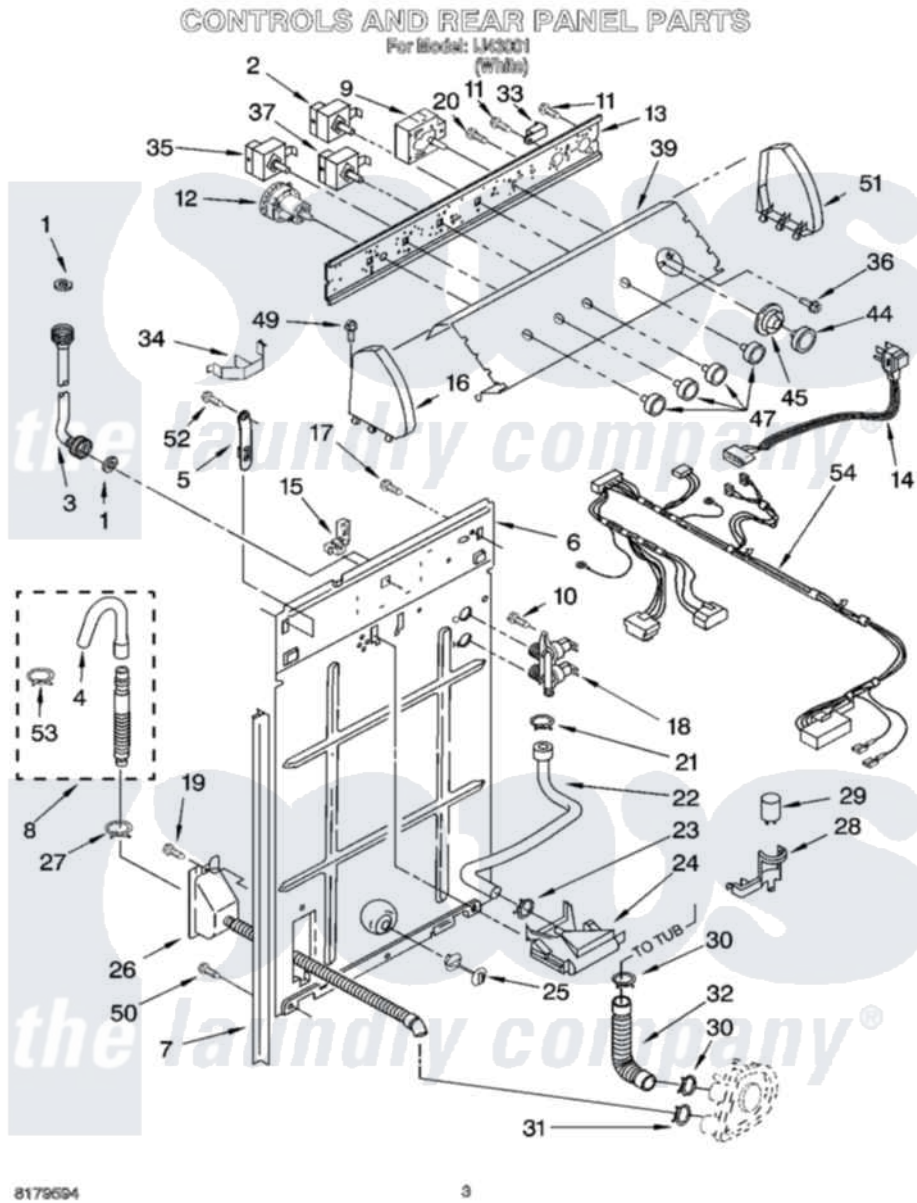

Whirlpool IJ43001 02 - CONTROLS AND REAR PANEL PARTS

8179694

3

Whirlpool Residential Whirlpool IJ43001 Washer Parts Parts Diagram 02 - CONTROLS AND REAR PANEL PARTS
[Click on the part number to view part](#)

Item	Original Part Number	Replaced By	Status	Part Description
1	3976300	16123		Washer Inlet-Hose Miscellaneous Parts Must be Ordered Separately.
2	3949187	W10168262		Switch, Rotary
3	3949374	89503		Hose-Inlet
"	3949375	89503		Hose-Inlet
4	3357027			Nozzle, Hose Drain
5	8318255	8568314		Strap, Console
6	8528062	3357978		Panel, Rear
7	62747			Pad, Rear Panel
8	3951609	285664		Hose
"	661577	285666		Hose
"	3357090	285702		Hose
9	3954388			Timer, Control
10	9740848			Screw, Mixing Valve Mounting
11	90767			Screw, 8A X 3/8 HeX Washer Head Tapping

12	3366846	W10335056	Switch-WL
13	3948608		Bracket, Control
14	3948063	285800	Cord-Power
15	3952821	285777	Relief-Str
16	8271365	279962	Endcap
17	3351614		Screw, Gearcase Cover Mounting
18	3952164	285805	Valve-Inlet
19	90864	3351614	Screw, Gearcase Cover Mounting
20	3400073		Screw, Ground
21	370451	596669	Clamp, Manifold
22	3357328		Hose, Vacuum Break
23	371503	596669	Clamp, Manifold
24	3347034		Break, Vacuum
25	8519200		Support, Rear Panel
26	3361805	W10358149	Drain Hose Assembly
27	3366912	356138	Clamp, Hose
28	8318201	8318046	Clip, Capacitor
29	661606	8572717	Capacitor, Motor Start
30	3363366	616099	Clamp
31	660628	285655	Clamp, Hose
32	3951449	285871	Hose
33	694419		Mini-Buzzer
34	8055003		Clip, Harness And Pressure Switch
35	661614		Switch, Water Temperature
36	3400818		Screw, Timer Mounting
37	661613	W10168257	Switch, Rotary
39	3954231	Not Available	Panel, Console
44	8271345	3957824	Knob, Timer
45	8271351	3957849	Dial, Timer
47	8271339	3957799	Knob, Control
49	388326		Screw, 8-18 X 1.25
50	62863	3390631	Screw, 10-16 X 3/8
51	8271359	279962	Endcap
52	3390647	488729	Screw
53	3366913	3357331	Clamp, Drain
54	3955028		Wiring, Harness