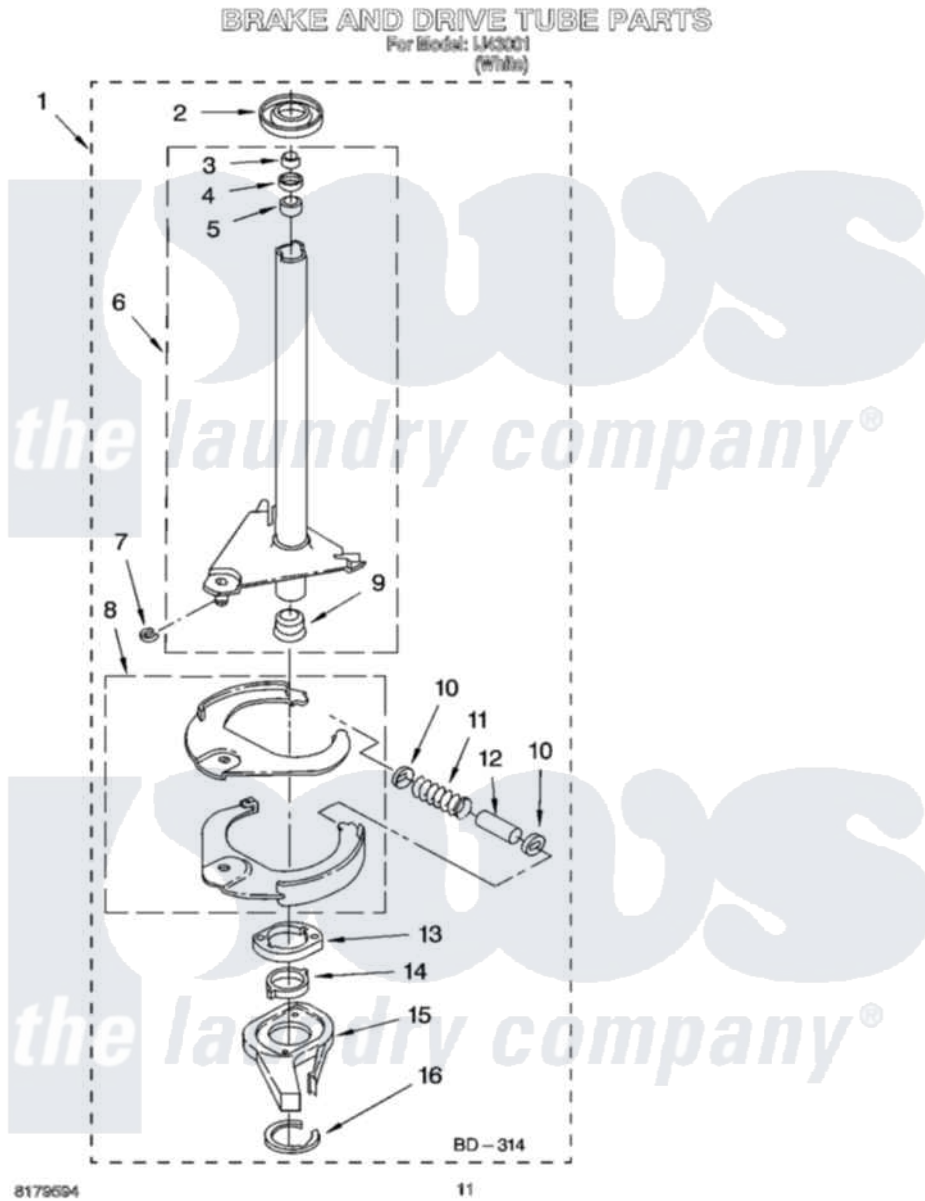

# Whirlpool IJ43001 07 - BRAKE AND DRIVE TUBE PARTS

Whirlpool [Residential Whirlpool IJ43001 Washer Parts](#) Parts Diagram 07 - BRAKE AND DRIVE TUBE PARTS  
Click on the part number to view part

Item	Original Part Number	Replaced By	Status	Part Description
1	388951	<a href="#">285792</a>		Basketdrive
2	<a href="#">62658</a>			Ring, Thrust
3	<a href="#">91939</a>			Seal, Shaft
4	<a href="#">356427</a>			Seal, Spin Pinion
5	<a href="#">356937</a>			Spacer, Drive Tube
6	64027	<a href="#">64208</a>		Tube-Spin
7	64035	<a href="#">W10083190</a>		Ring, Retaining
8	64232	<a href="#">285438</a>		Shoe-Brake
9	62703	<a href="#">8546462</a>		"T" Bearing, Spin Tube
10	62648	<a href="#">285658</a>		Sleeve
11	62647		Not Available	Spring, Brake
12	62909	<a href="#">285658</a>		Sleeve
13	63023	<a href="#">8546461</a>		Cam, Brake Release
14	<a href="#">63022</a>			Sleeve, Cam
15	64194	<a href="#">285790</a>		Lining
16	90368	<a href="#">W10083200</a>		Ring, Retaining