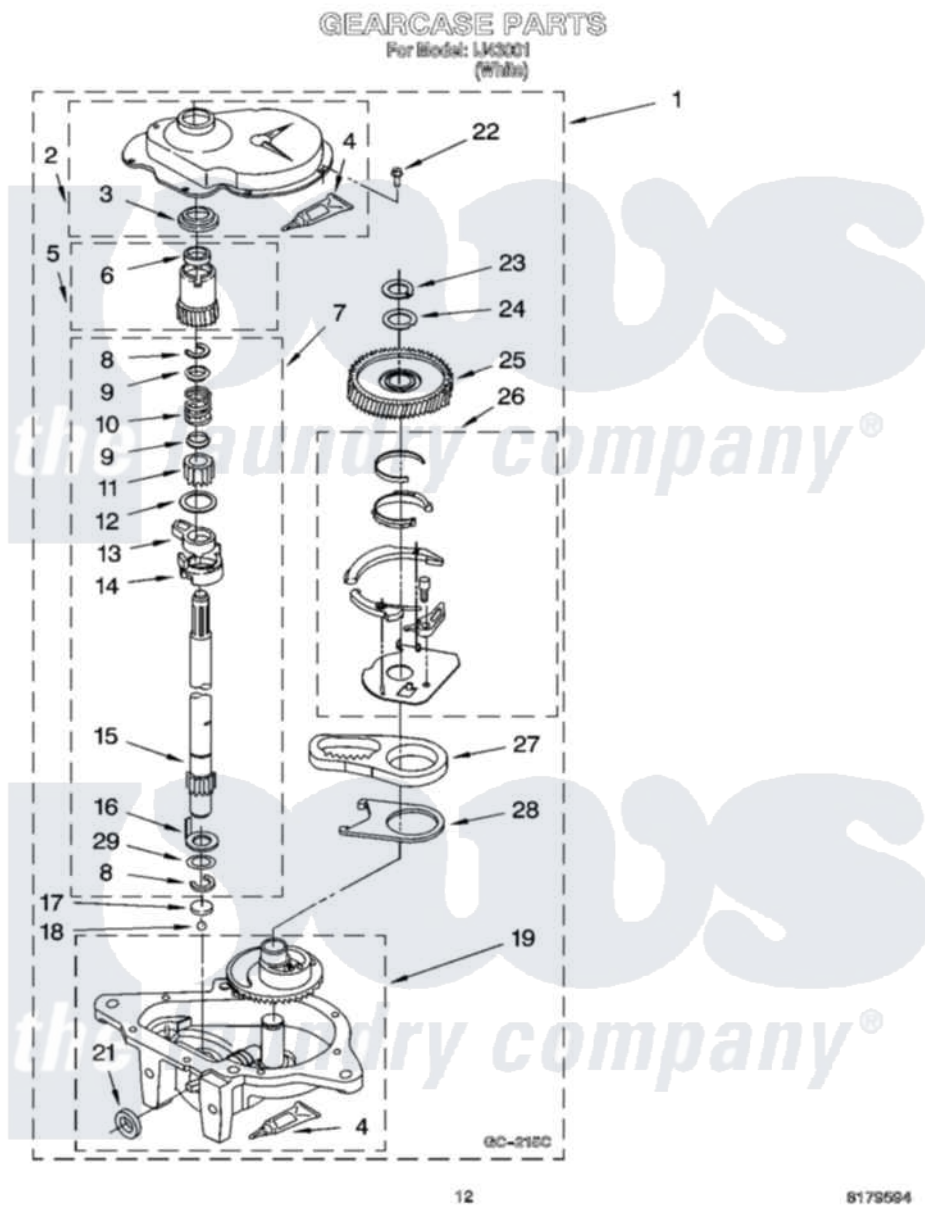

Whirlpool IJ43001 08 - GEARCASE PARTS

Whirlpool [Residential Whirlpool IJ43001 Washer Parts](#) Parts Diagram 08 - GEARCASE PARTS
Click on the part number to view part

Item	Original Part Number	Replaced By	Status	Part Description
1	3360630	3360629		Gearcase
2	285202			Cover, Gearcase
3	3349985			Seal, Gearcase Cover
4	285195			Sealer Sealer, Gasket
5	63320	285362		Gear and Pinion
6	356427			Seal, Spin Pinion
7	389387			Shaft, Agitator
8	90369		Not Available	Ring, Retaining (2)
9	62677			Retainer, Spring
10	62676			Spring, Agitator
11	63273	285509		Shaft, Agitator
12	62619			Washer, Agitator Gear
13	62580	285206		Cam-Agitator
14	62581	285206		Cam-Agitator
15	285509			Shaft, Agitator
16	62618			Washer, Cam Thrust

17	16018	285205	Bearing
18	85529	285205	Bearing
19	389230	285515	Gearcase
21	285352		Seal Kit, Thrust Plug
22	3351614		Screw, Gearcase Cover Mounting
23	3362552	285765	Ring-Retr
24	285735	285766	Washer Kit, Thrust
25	62570	285362	Gear and Pinon
26	388253	999516	Shelf-Glas
27	3349296	8546456	Rack, Connecting
28	62621		Actuator, Shift
29	388815		Washer, Intermediate 1 3976263 Miscellaneous Parts Bag 2 3976300 Washer, Inlet Hose 3 3366913 Clamp, Hose