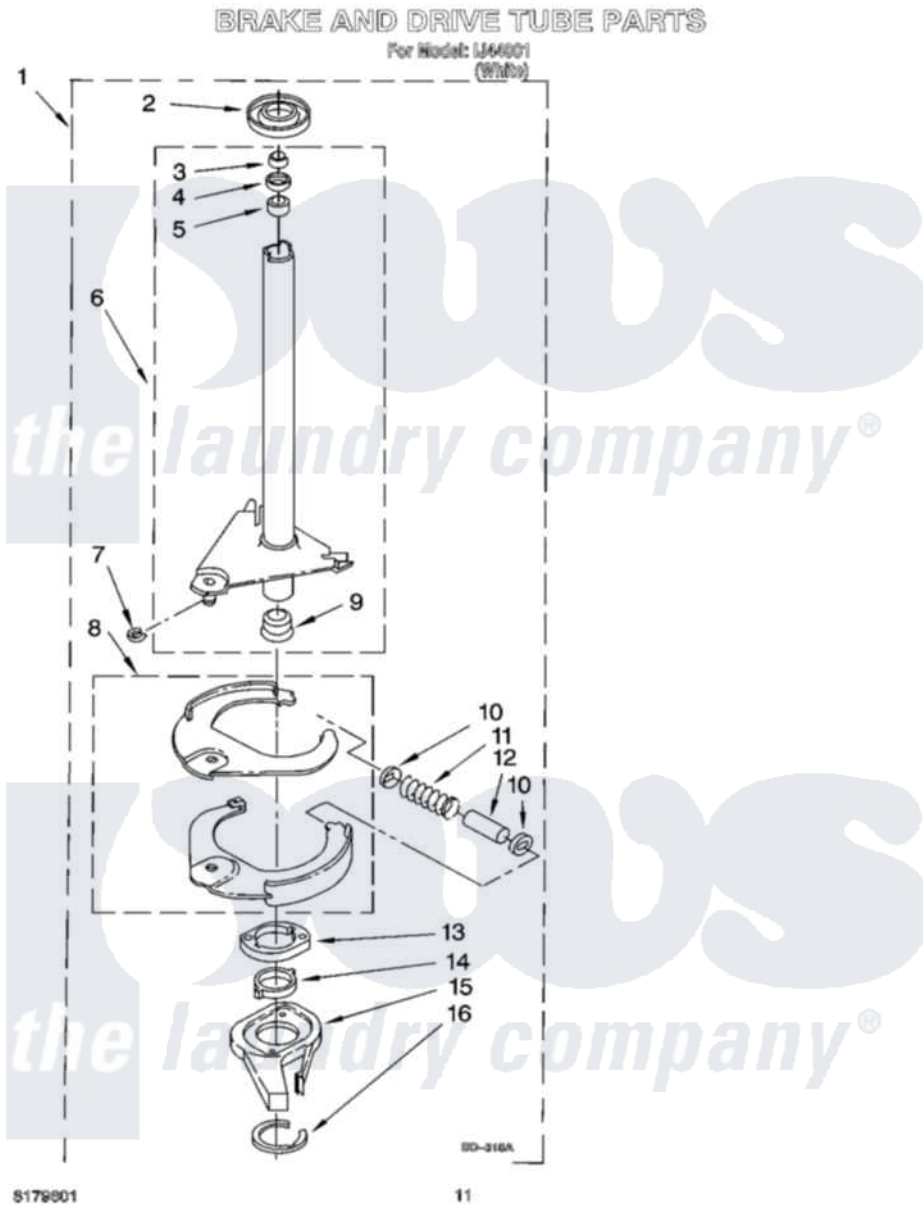

Whirlpool IJ44001 07 - BRAKE AND DRIVE TUBE PARTS

Whirlpool [Residential Whirlpool IJ44001 Washer Parts](#) Parts Diagram 07 - BRAKE AND DRIVE TUBE PARTS
Click on the part number to view part

Item	Original Part Number	Replaced By	Status	Part Description
1	388952	285792		Basketdrive
2	62658			Ring, Thrust
3	91939			Seal, Shaft
4	356427			Seal, Spin Pinion
5	356937			Spacer, Drive Tube
6	64027	64208		Tube-Spin
7	64035	W10083190		Ring, Retaining
8	64232	285438		Shoe-Brake
9	62703	8546462		"T" Bearing, Spin Tube
10	62648	285658		Sleeve
11	387806		Not Available	Spring, Brake
12	62909	285658		Sleeve
13	63023	8546461		Cam, Brake Release
14	63022			Sleeve, Cam
15	64194	285790		Lining
16	90368	W10083200		Ring, Retaining