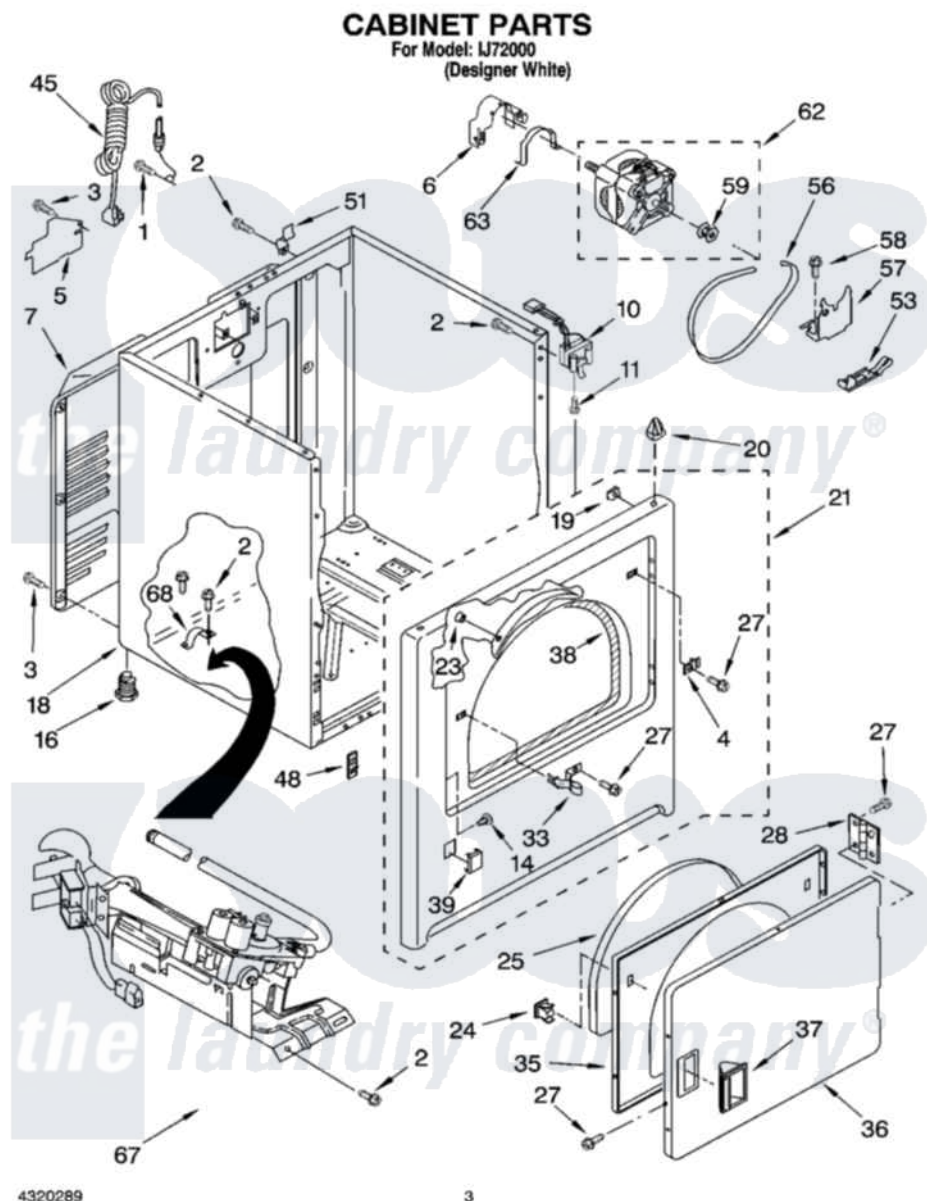

Whirlpool IJ72000 02 - CABINET PARTS

Whirlpool [Residential Whirlpool IJ72000 Dryer Parts](#) Parts Diagram 02 - CABINET PARTS
Click on the part number to view part

Item	Original Part Number	Replaced By	Status	Part Description
1	697776	4331106		Screw, No.10-32 X 7/16
2	343641	681414		Screw, 10AB X 1/2
3	693995			Screw, Hex Head
4	3403630			Plug, Strike Hole
5	3396795			Cover, Terminal Block
6	3404162			Clamp, Motor
7	3396805	280043		Panel-Rear
10	3406107			Door Switch Assembly
11	697773	3395530		Screw
14	3404413			Plug, Hinge Hole
16	3392100	49621		Feet-Leveling
"	279810			Foot-Optional
18	3399585	3406812		Cabinet
19	98234			Clip, U-Bend
20	690363	18776		Lock, Front Top
21	3403447	279854		Panel

23	685203	279220	Clip
24	690081	279570	Latch
25	3405246		Seal, Door Push-To-Start
27	342055	488627	Screw
28	3405514	W10362431	Hinge And Pin Assembly
33	3403431		Strike, Panel
35	3402341		Door, Inner
36	3402335		Door, Front
37	3405184		Handle, Door
38	3406129		Seal And Bearing Assembly
39	3394975		Plug, Front Panel
45	344020	3401402	Cord, Power
48	3394083		Clip, Front Panel
51	238088	8066217	Hinge, Top
53	3394332	691366	Idler And Pulley Assembly
56	8066065	341241	Belt
57	348780		Base, Motor
58	3400500		Bolt, 3405245 5/16-18 X 3/4
59	3394341	W10299847	Pulley-Motor
62	3976707	279827	Motor-Drve
63	660658		Clamp, Motor Mounting 343481 685441
67	8318272	W10465748	Burner-Gas
68	341029		Clamp, Pipe Door Spring