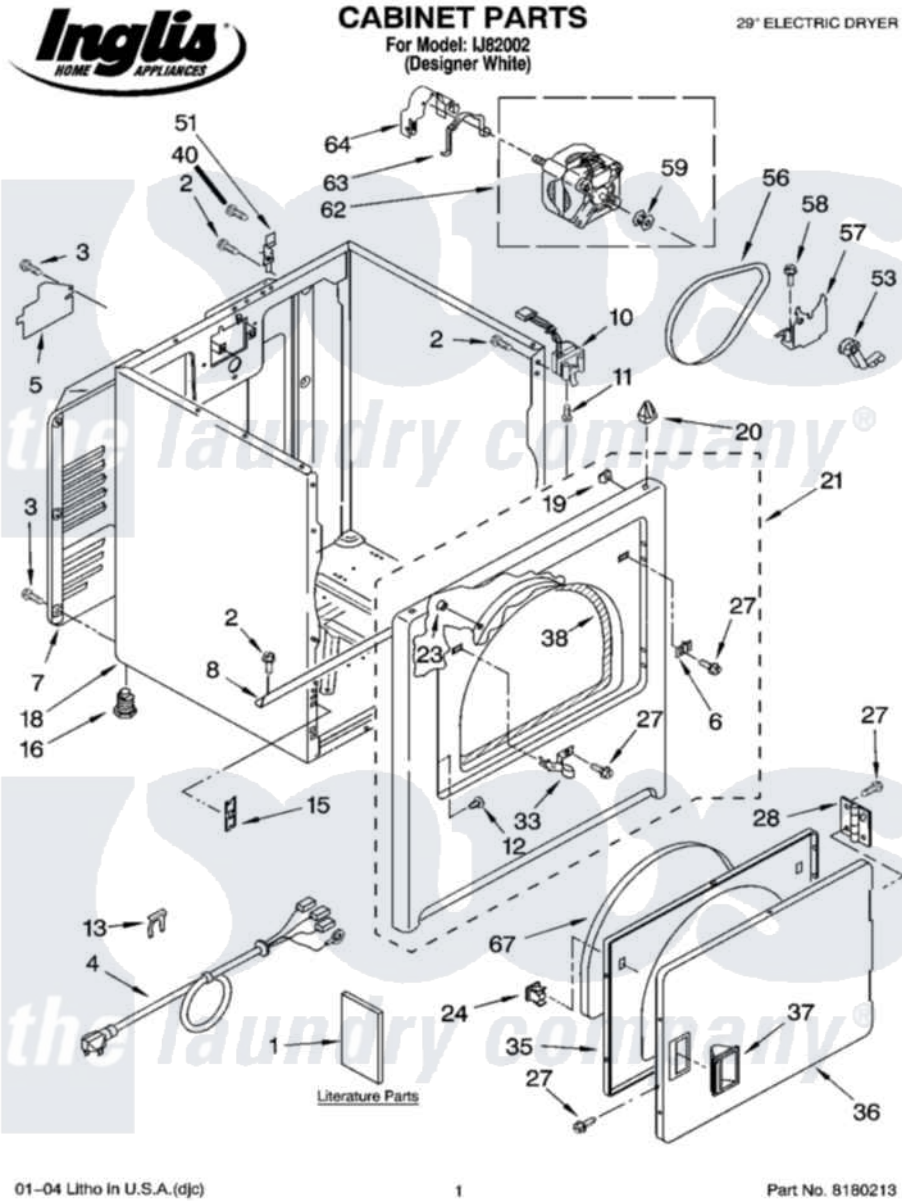

Whirlpool IJ82002 01 - CABINET PARTS

01-04 Litho in U.S.A.(djc)

1

Part No. 8180213

Whirlpool [Residential Whirlpool IJ82002 Dryer Parts](#) Parts Diagram 01 - CABINET PARTS

[Click on the part number to view part](#)

Item	Original Part Number	Replaced By	Status	Part Description
1	LIT3397620		Not Available	Literature Parts (Instructions, Installation)
"	LIT8535902		Not Available	Literature Parts (Label, Energy Guide)
"	LIT8314836		Not Available	Literature Parts (Use & Care Guide)
"	LIT8528189		Not Available	Literature Parts (Label, Wiring Diagram)
"	BLANK		Not Available	Following May Be Purchased DO-IT-YOURSELF REPAIR MANUALS
"	LIT677818	677818L		Diy
2	343641	681414		Screw, 10AB X 1/2
3	693995			Screw, Hex Head
4	3394208			Cord, Power
5	3394202		Not Available	Cover, Terminal Block
6	3403630			Plug, Strike Hole
7	3396805	280043		Panel-Rear
8	8541400			Bracket, Cabinet

10	3406107		Door Switch Assembly
11	697773	3395530	Screw
12	3404413		Plug, Hinge Hole
13	694415		Clip, Strain Relief
15	3394083		Clip, Front Panel
16	3392100	49621	Feet-Leveling
"	279810		Foot-Optional
18	8530603	8533643	Cabinet
19	98234		Clip, U-Bend
20	690363	18776	Lock, Front Top
21	3403444	279852	Panel
23	685203	279220	Clip
24	690081	279570	Latch
27	342055	488627	Screw
28	3405514	W10362431	Hinge And Pin Assembly
33	3403431		Strike, Panel
35	3402341		Door, Inner
36	3402335		Door, Front
37	3405184		Handle, Door
38	3406129		Seal And Bearing Assembly
40	697776	4331106	Screw, No.10-32 X 7/16
51	238088	8066217	Hinge, Top
53	691366		Idler And Pulley Assembly
56	8066065	341241	Belt
57	348780		Base, Motor
58	3400500		Bolt, 3405245 5/16-18 X 3/4
59	3394341	W10299847	Pulley-Motor
62	8538262	279827	Motor-Drve
63	660658		Clamp, Motor Mounting 343481 685441
64	3404162		Clamp, Motor
67	3405246		Seal, Door Push-To-Start