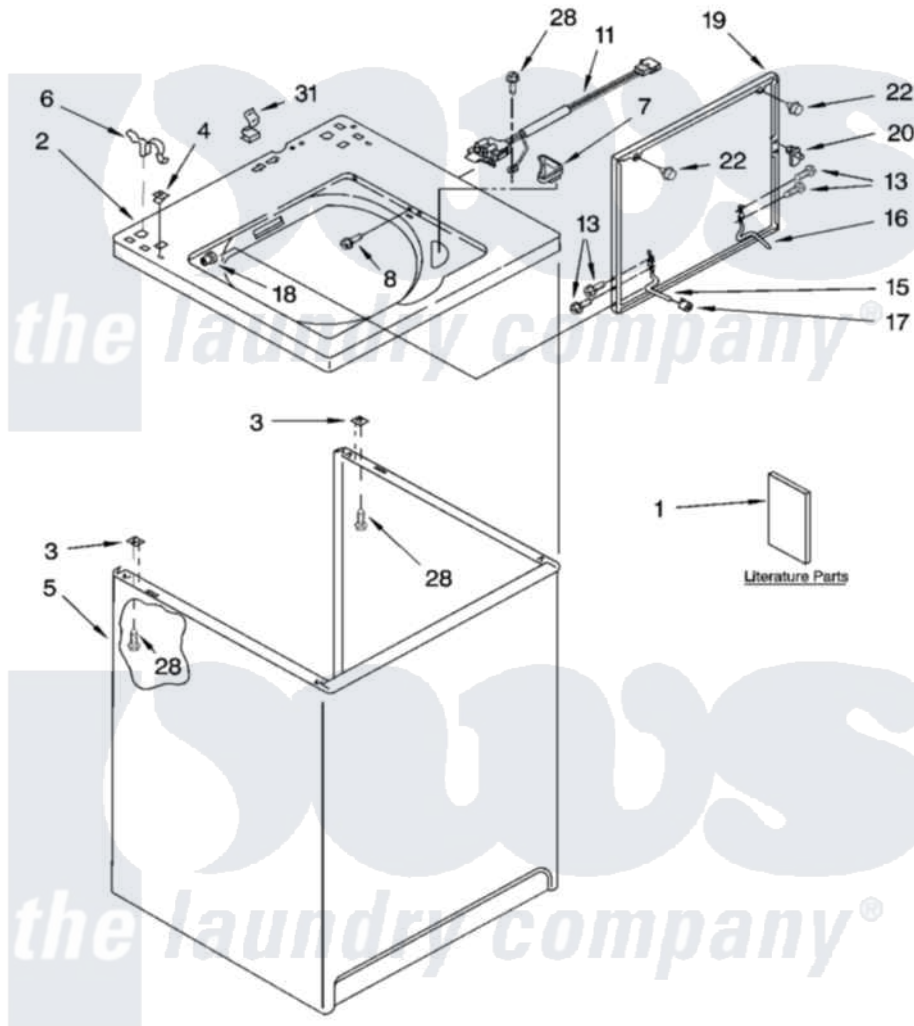

Whirlpool IK45000 01 - TOP AND CABINET PARTS

Inqlis

TOP AND CABINET PARTS

For Model: IK45000
(White)

AUTOMATIC
WASHER

4-01 Litho in U.S.A. (awm)

1

Part No. 8179629

Whirlpool [Residential Whirlpool IK45000 Washer Parts](#) Parts Diagram 01 - TOP AND CABINET PARTS

[Click on the part number to view part](#)

Item	Original Part Number	Replaced By	Status	Part Description
1	LIT3361044		Not Available	Literature Parts (Installation Instructions)
"	LIT3955167		Not Available	Literature Parts (Use & Care Guide)
"	LIT3954745		Not Available	Literature Parts (Wiring Diagram)
2	8271378			Top
3	62750			Spacer, Cabinet To Top (4)
4	357213			Nut, Push-In
5	63424			Cabinet
6	62780			Clip, Top And Cabinet And Rear Panel
7	3362952			Dispenser, Bleach
8	3356311			Screw And Washer, Lid Switch Shield
11	3949237	3949247		Switch-Lid
13	3351355	W10119828		Screw, Lid Hinge Mounting
15	54584			Hinge, Lid

16	91770		Hinge, Lid
17	19119		Bumper, Lid Hinge
18	21258		Bearing, Lid Hinge
19	3954489	W10193874	Lid
20	358684		Strike, Lid Switch
22	9724509		Bumper, Lid
28	3390631		Screw, 10-16 X 3/8
31	90016		Clip, Pressure Switch Hose