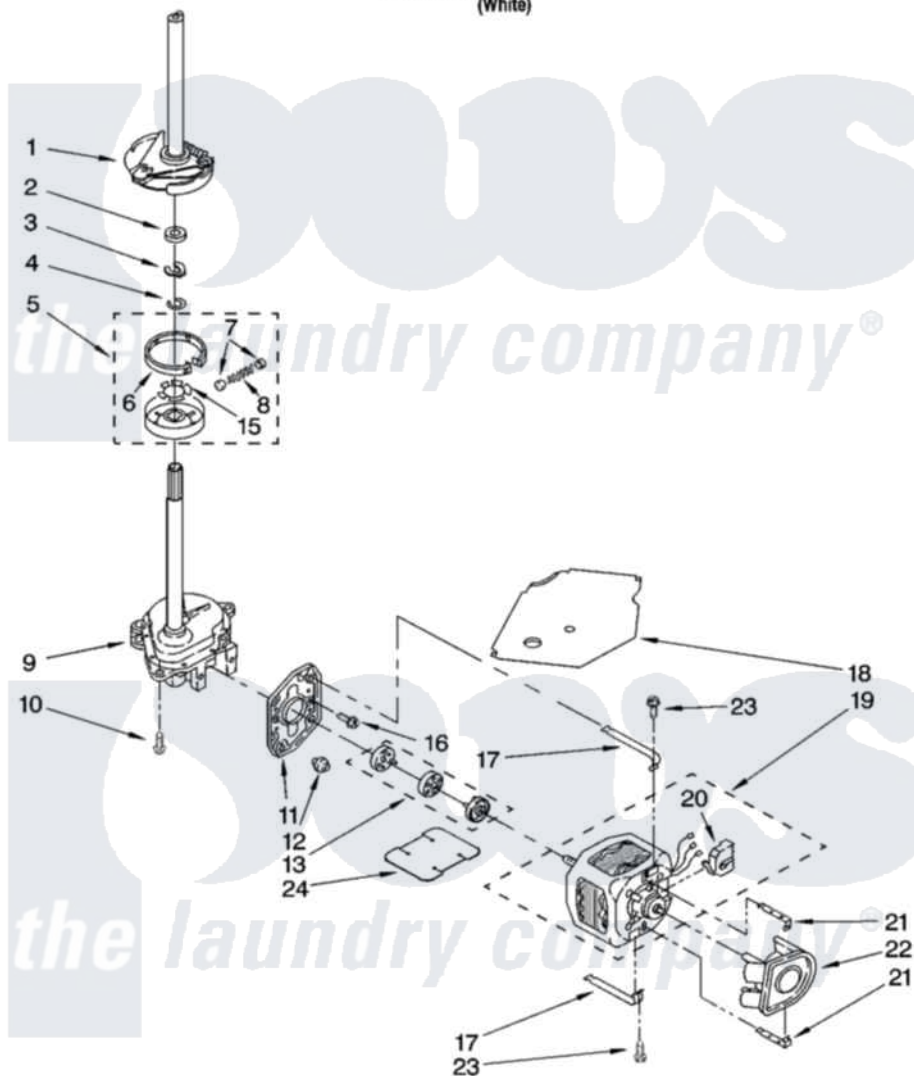

Whirlpool IL42000 04 - BRAKE, CLUTCH, GEARCASE, MOTOR AND PUMP PARTS

BRAKE, CLUTCH, GEARCASE, MOTOR AND PUMP PARTS

For Model: IL42000
(White)

8179793

7

Whirlpool [Residential Whirlpool IL42000 Washer Parts](#) Parts Diagram 04 - BRAKE, CLUTCH, GEARCASE, MOTOR AND PUMP PARTS

[Click on the part number to view part](#)

Item	Original Part Number	Replaced By	Status	Part Description
1	388952	285792		Basketdrive
2	63292			Washer, Spin Tube Thrust
3	62697	W10080230		Ring, Spin Tube Support
4	63283	285353		Ring
5	3951311	285785		Clutch
6	3951308	285790		Lining
7	62646			Cap, Clutch Spring
8	3946792			Spring And Damper Assembly
9	3360630	3360629		Gearcase
10	3357334	3400516		Screw Anti-Rattle
11	62611			Plate, Motor Mount To Gearcase
12	62691			Grommet, Motor
13	285753	285753A		Coupling
15	3355454			Clip, Main Drive

16	3400516		Screw Anti-Rattle
17	3349637	W10086010	Retainer, Motor
18	3362089		Shield, Tub To Motor
19	8528158	661600	Motor, Main Drive
20	3952056		Switch, Main Drive Motor
21	62700	8546127	Retainer, Pump
22	3363394		Pump
23	3387485	273556	Screw, 10-16 X 5/8
24	3946532		Shield, Motor