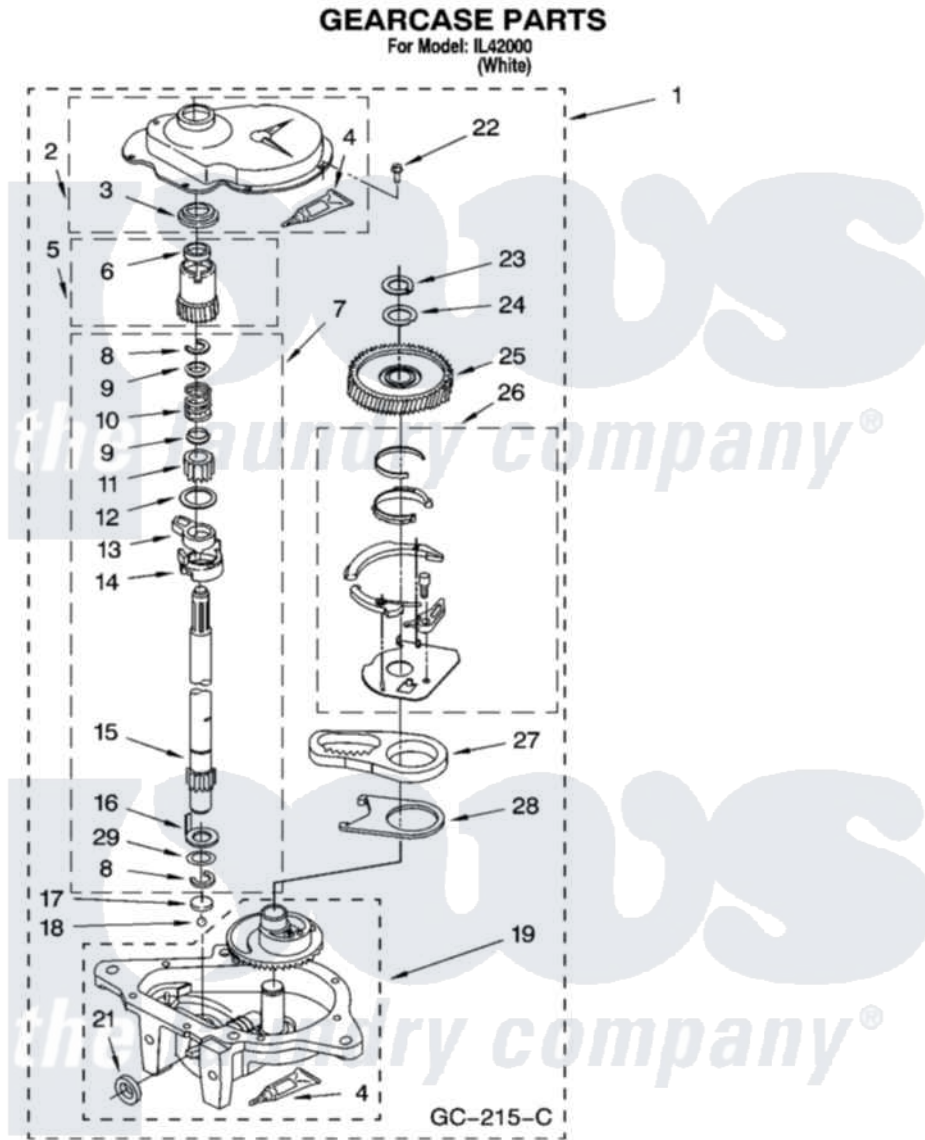

Whirlpool IL42000 08 - GEARCASE PARTS

12

8179793

Whirlpool Residential Whirlpool IL42000 Washer Parts Parts Diagram 08 - GEARCASE PARTS
 Click on the part number to view part

Item	Original Part Number	Replaced By	Status	Part Description
1	3360630	3360629		Gearcase
2	285202			Cover, Gearcase
3	3349985			Seal, Gearcase Cover
4	285195			Sealer Sealer, Gasket
5	63320	285362		Gear and Pinion
6	356427			Seal, Spin Pinion
7	389387			Shaft, Agitator
8	90369		Not Available	Ring, Retaining (2)
9	62677			Retainer, Spring
10	62676			Spring, Agitator
11	63273	285509		Shaft, Agitator
12	62619			Washer, Agitator Gear
13	62580	285206		Cam-Agitator
14	62581	285206		Cam-Agitator
15	285509			Shaft, Agitator
16	62618			Washer, Cam Thrust

17	16018	285205	Bearing
18	85529	285205	Bearing
19	389230	285515	Gearcase
21	285352		Seal Kit, Thrust Plug
22	3351614		Screw, Gearcase Cover Mounting
23	3362552	285765	Ring-Retr
24	285735	285766	Washer Kit, Thrust
25	62570	285362	Gear and Pinon
26	388253	999516	Shelf-Glas
27	3349296	8546456	Rack, Connecting
28	62621		Actuator, Shift
29	388815		Washer, Intermediate 1 3976263 Miscellaneous Parts Bag 2 3976300 Washer, Inlet Hose 3 3366913 Clamp, Hose