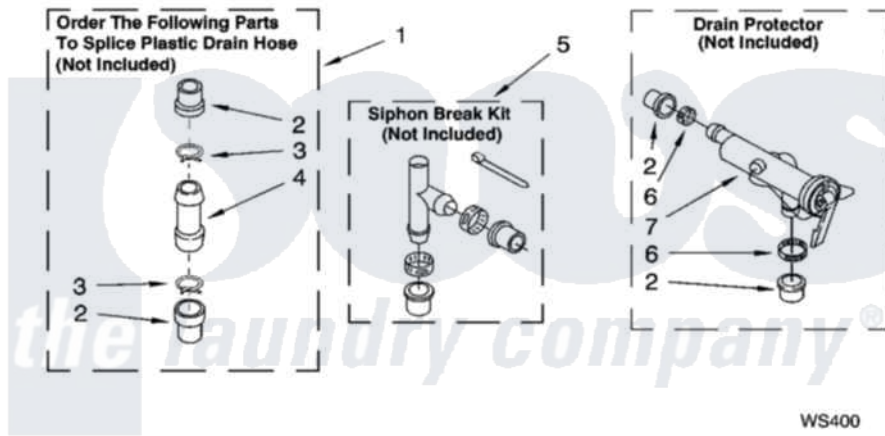

WATER SYSTEM PARTS

For Model: IM41001
(White)

WS400

8180201

13

Whirlpool [Residential Whirlpool IM41001 Washer Parts](#) Parts Diagram 09 - WATER SYSTEM PARTS
Click on the part number to view part

Item	Original Part Number	Replaced By	Status	Part Description
1	285442			Water System Parts
2	285321			Water System Parts
3	370447	285655		Clamp, Hose
4	16272			Connector, Straight
5	285320			Water System Parts
6	65349	285655		Clamp, Hose
7	367031			Water System Parts