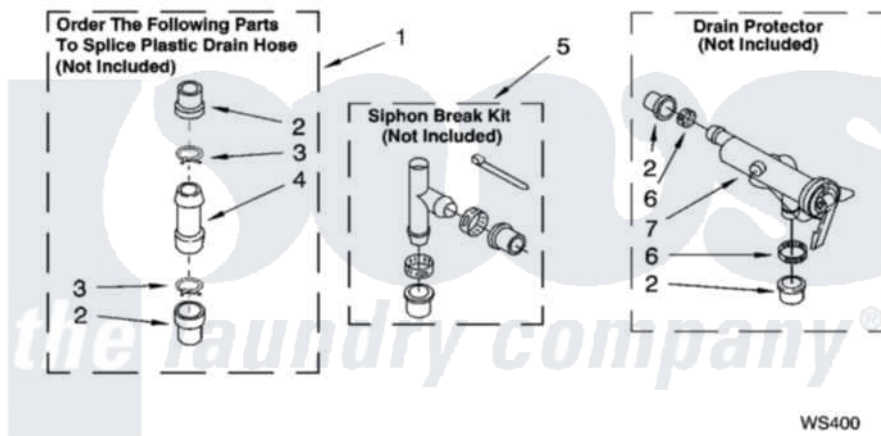

WATER SYSTEM PARTS

For Model: IM43000
(White)

WS400

8180093

13

Whirlpool [Residential Whirlpool IM43000 Washer Parts](#) Parts Diagram 09 - WATER SYSTEM PARTS
Click on the part number to view part

Item	Original Part Number	Replaced By	Status	Part Description
1	285442			Water System Parts
2	285321			Water System Parts
3	370447	285655		Clamp, Hose
4	16272			Connector, Straight
5	285320			Water System Parts
6	65349	285655		Clamp, Hose
7	367031			Water System Parts