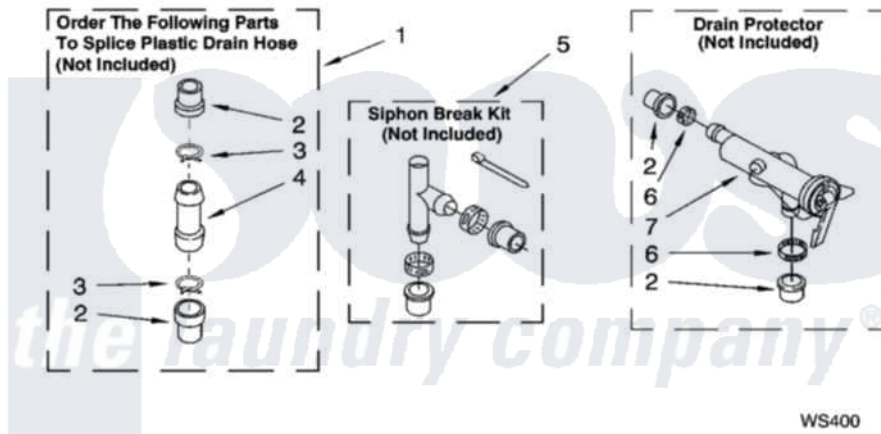

WATER SYSTEM PARTS

For Model: IM45000
(White)

8180085

13

Whirlpool [Residential Whirlpool IM45000 Washer Parts](#) Parts Diagram 09 - WATER SYSTEM PARTS
Click on the part number to view part

Item	Original Part Number	Replaced By	Status	Part Description
1	285442			Water System Parts
2	285321			Water System Parts
3	370447	285655		Clamp, Hose
4	16272			Connector, Straight
5	285320			Water System Parts
6	65349	285655		Clamp, Hose
7	367031			Water System Parts