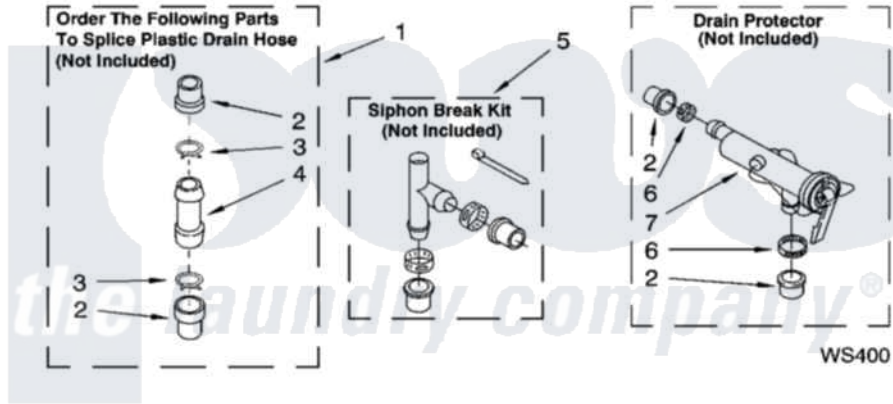

WATER SYSTEM PARTS

For Model: IP41000
(White)

8180485

13

Whirlpool [Residential Whirlpool IP41000 Washer Parts](#) Parts Diagram 09 - WATER SYSTEM PARTS
Click on the part number to view part

Item	Original Part Number	Replaced By	Status	Part Description
1	285442			Water System Parts
2	285321			Water System Parts
3	370447	285655		Clamp, Hose
4	16272			Connector, Straight
5	285320			Water System Parts
6	65349	285655		Clamp, Hose
7	367031			Water System Parts