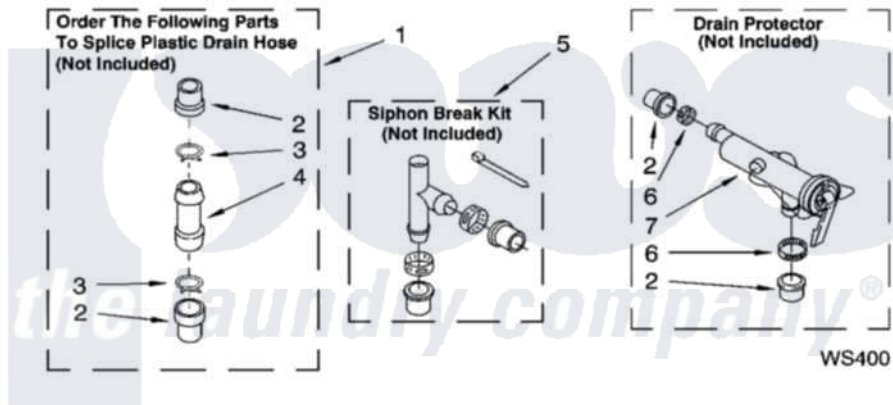

WATER SYSTEM PARTS

For Model: IP43002
(White)

8180639

13

Whirlpool [Residential Whirlpool IP43002 Washer Parts](#) Parts Diagram 09 - WATER SYSTEM PARTS
Click on the part number to view part

Item	Original Part Number	Replaced By	Status	Part Description
1	285442			Water System Parts
2	285321			Water System Parts
3	370447	285655		Clamp, Hose
4	16272			Connector, Straight
5	285320			Water System Parts
6	65349	285655		Clamp, Hose
7	367031			Water System Parts