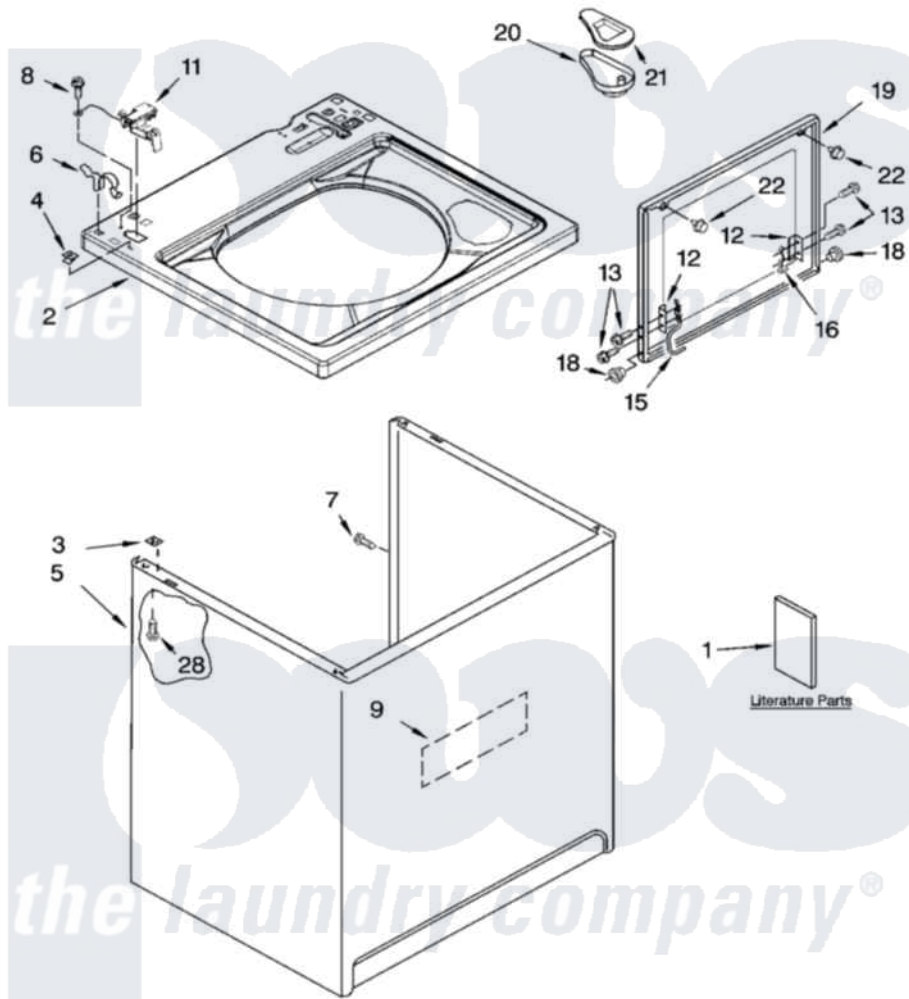

Whirlpool IP43004 01 - TOP AND CABINET PARTS

TOP AND CABINET PARTS

For Model: IP43004
(White)

AUTOMATIC
WASHER

11-05 Litho in U.S.A. (rog)

1

Part No. 8180913

Whirlpool [Residential Whirlpool IP43004 Washer Parts](#) Parts Diagram 01 - TOP AND CABINET PARTS

[Click on the part number to view part](#)

Item	Original Part Number	Replaced By	Status	Part Description
1	3958075		Not Available	Installation Instructions
"	3955923		Not Available	Feature Sheet
"	8578236		Not Available	Use & Care Guide
"	8557303		Not Available	Wiring Diagram
2	8543451	8543447		Top
3	62750			Spacer, Cabinet To Top (4)
4	357213			Nut, Push-In
5	63424			Cabinet
6	62780			Clip, Top And Cabinet And Rear Panel
7	3357011	308685		Side Trim)
8	3351614			Screw, Gearcase Cover Mounting
9	3976348			Absorber, Sound
11	8318084			Switch, Lid
12	21097			Pad, Lid Hinge
13	355274	W10119828		Screw, Lid Hinge Mounting

15	8559336	W10225136	Hinge 7 Pad Assembly
16	91770		Hinge, Lid
18	8319539		Bearing, Lid Hinge
19	8558398	W10193861	Lid
20	8519517		Dispenser, Bleach
21	3955788		Cover, Dispenser
22	9724509		Bumper, Lid
28	3390631		Screw, 10-16 X 3/8