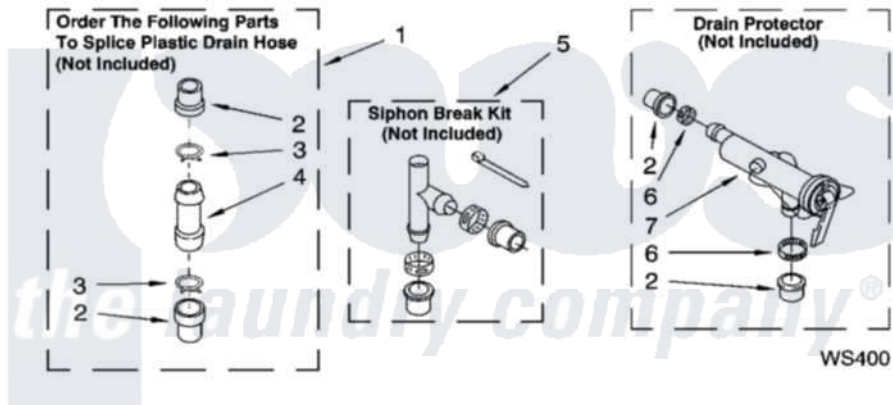

WATER SYSTEM PARTS

For Model: IP44002
(White)

Whirlpool [Residential Whirlpool IP44002 Washer Parts](#) Parts Diagram 07 - WATER SYSTEM PARTS
Click on the part number to view part

Item	Original Part Number	Replaced By	Status	Part Description
1	285442			Water System Parts
2	285321			Water System Parts
3	370447	285655		Clamp, Hose
4	16272			Connector, Straight
5	285320			Water System Parts
6	65349	285655		Clamp, Hose
7	367031			Water System Parts