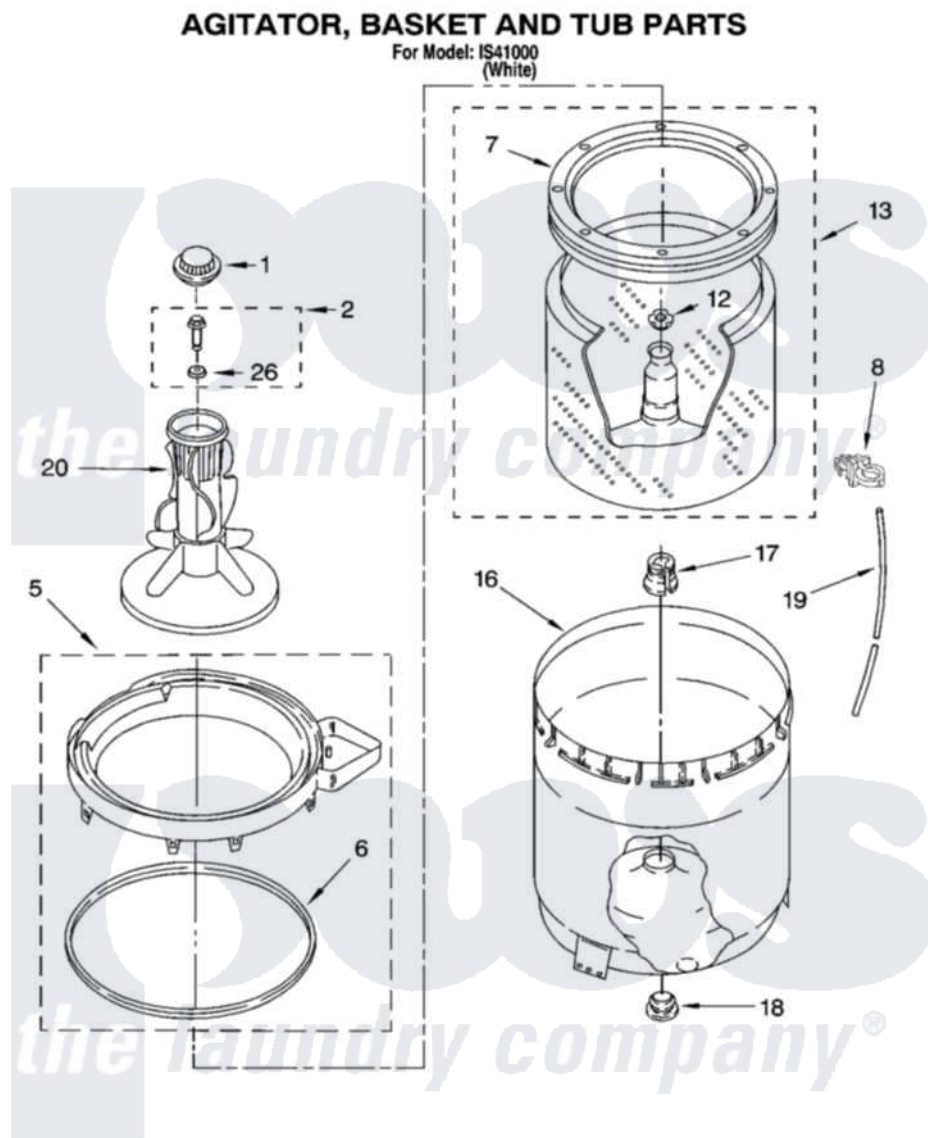

Whirlpool IS41000 03 - AGITATOR, BASKET AND TUB PARTS

8181407

5

Whirlpool [Residential Whirlpool IS41000 Washer Parts](#) Parts Diagram 03 - AGITATOR, BASKET AND TUB PARTS
Click on the part number to view part

Item	Original Part Number	Replaced By	Status	Part Description
1	3355758			Cap, Agitator
2	358237			Screw And Washer
5	8528150	W10445870		Ring-Tub
6	3976308			Gasket, Tub Ring
7	8519788	387240		Ring, Balance
8	2219077			Clip, Pressure Switch Hose
12	21366			Nut, Spanner
13	8526016	W10389328		Clothes Container, Assembly
16	63849			Strain Relief, Power Cord
17	389140			Tub Block, Basket Drive
18	383727			Gasket, Centerpod
19	3347780	353244		Hose, Pressure Switch
20	63235			Agitator Assembly
26	3949550			Washer