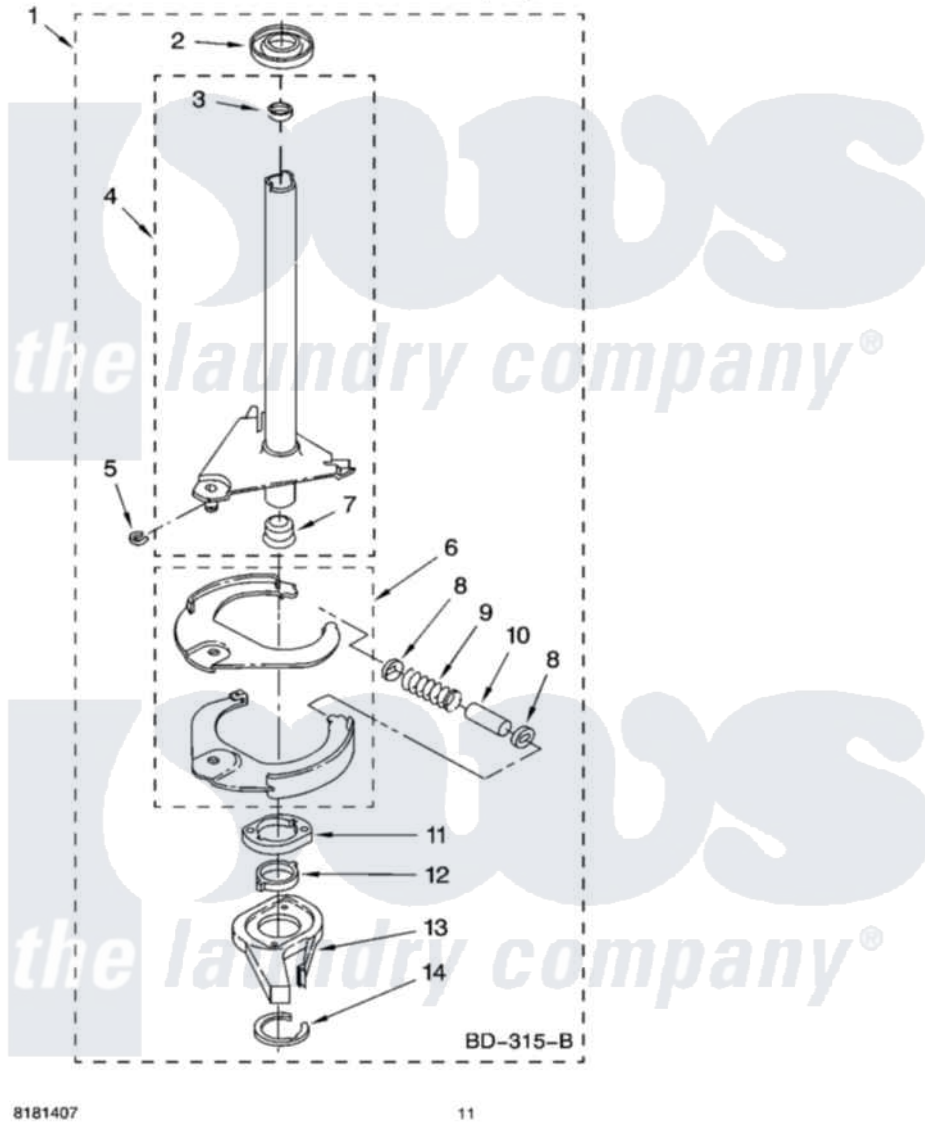

Whirlpool IS41000 07 - BRAKE AND DRIVE TUBE PARTS

BRAKE AND DRIVE TUBE PARTS

For Model: IS41000
(White)

8181407

11

Whirlpool [Residential Whirlpool IS41000 Washer Parts](#) Parts Diagram 07 - BRAKE AND DRIVE TUBE PARTS
Click on the part number to view part

Item	Original Part Number	Replaced By	Status	Part Description
1	388952	285792		Basketdrive
2	62658			Ring, Thrust
3	356427			Seal, Spin Pinion
4	64027	64208		Tube-Spin
5	64035	W10083190		Ring, Retaining
6	64232	285438		Shoe-Brake
7	62703	8546462		"T" Bearing, Spin Tube
8	3353956	285658		Sleeve
9	387806		Not Available	Spring, Brake
10	3355360	285658		Sleeve
11	661516	8546461		Cam, Brake Release
12	63022			Sleeve, Cam
13	64194	285790		Lining
14	90368	W10083200		Ring, Retaining
"	BLANK		Not Available	Following Parts Not Illustrated
"	285208			Lubricant