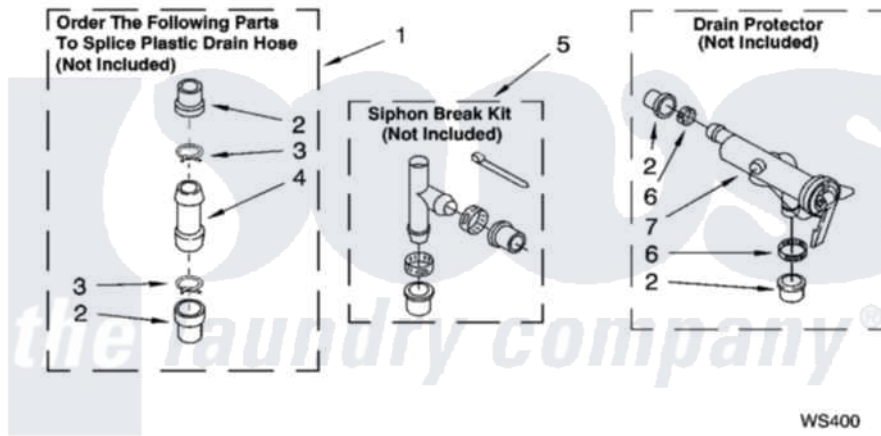

WATER SYSTEM PARTS

For Models: KAWS750LQ0, KAWS750LT0
(Designer White) (Biscuit)

Whirlpool Residential Whirlpool KAWS750LT0 Washer Parts Parts Diagram 07 - WATER SYSTEM PARTS
Click on the part number to view part

Item	Original Part Number	Replaced By	Status	Part Description
1	285442			Water System Parts
2	285321			Water System Parts
3	370447	285655		Clamp, Hose
4	16272			Connector, Straight
5	285320			Water System Parts
6	65349	285655		Clamp, Hose
7	367031			Water System Parts