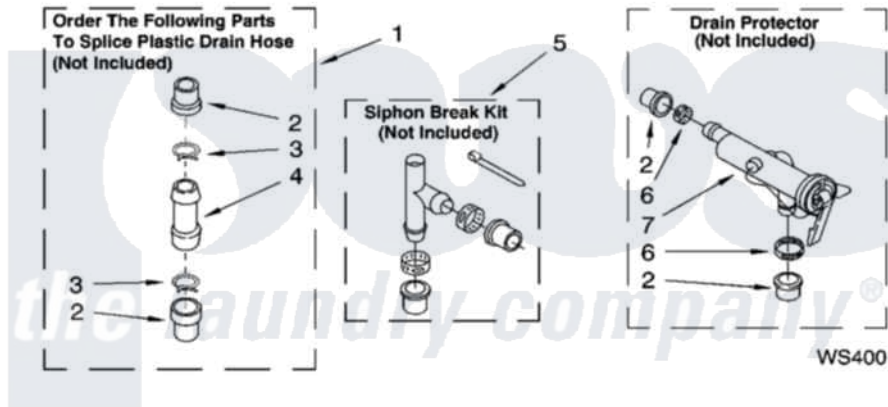

Whirlpool KAWS850LE2 07 - WATER SYSTEM PARTS

WATER SYSTEM PARTS

For Models: KAWS850LQ2, KAWS850LT2, KAWS850LE2
(Designer White) (Biscuit) (Ebony)

Whirlpool Residential Whirlpool KAWS850LE2 Washer Parts Parts Diagram 07 - WATER SYSTEM PARTS
Click on the part number to view part

Item	Original Part Number	Replaced By	Status	Part Description
1	285442			Water System Parts
2	285321			Water System Parts
3	370447	285655		Clamp, Hose
4	16272			Connector, Straight
5	285320			Water System Parts
6	65349	285655		Clamp, Hose
7	367031			Water System Parts