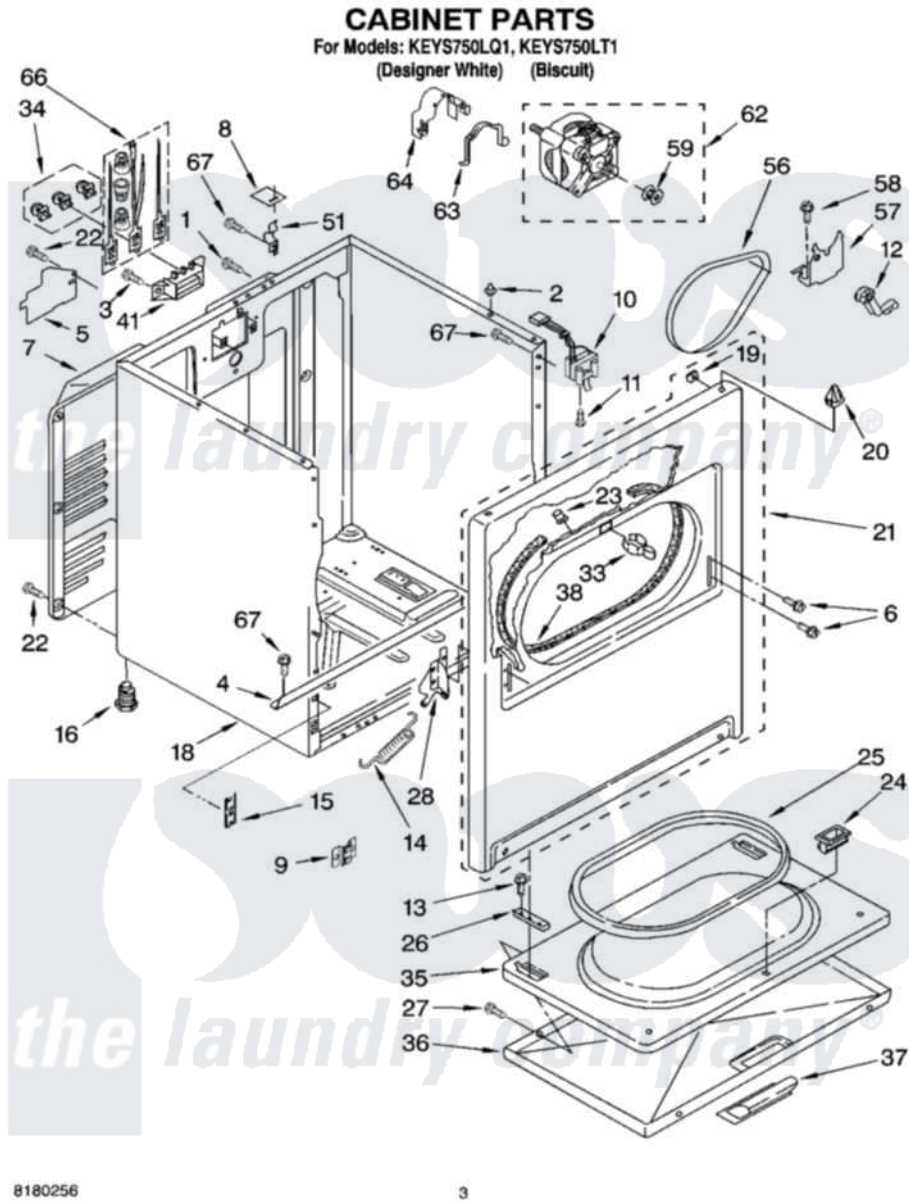

Whirlpool KEYS750LQ1 02 - CABINET PARTS

8180256

3

Whirlpool [Residential Whirlpool KEYS750LQ1 Dryer Parts](#) Parts Diagram 02 - CABINET PARTS
Click on the part number to view part

Item	Original Part Number	Replaced By	Status	Part Description
1	697776	4331106		Screw, No.10-32 X 7/16
2	98669			Lock, Front Top
3	3393008	308685		Side Trim)
4	8541400			Bracket, Cabinet
5	3396795			Cover, Terminal Block
6	342043	486146		Screw
7	3396805	280043		Panel-Rear
8	18849			Pad, Top Hinge
9	8546676	W10041960		Spring, Door
10	3406107			Door Switch Assembly
11	697773	3395530		Screw
12	691366			Idler And Pulley Assembly
13	3357011	308685		Side Trim)
14	8541401	W10041960		Spring, Door
15	3394083			Clip, Front Panel
16	3392100	49621		Feet-Leveling

"	279810		Foot-Optional
18	8530603	8533643	Cabinet
"	8530606	3977306	Cabinet
19	98234		Clip, U-Bend
20	18776		Lock, Front Top
21	695620	279443	Panel
"	3977244	279891	Panel
22	693995		Screw, Hex Head
23	685203	279220	Clip
24	3389441		Door Catch Assembly
25	3390731		Seal, Door
26	337189		Clip, Hinge
27	694091		Trim, Side Right Hand
28	8066056		Hinge, Door
"	8066057		Hinge, Door
33	696144	279570	Latch
34	279393		Terminal Block Screw Kit
35	695737		Door, Rear
36	3393549		Door, Front
"	3977241		Door, Front
37	8536933		Handle, Door
"	8536934		Handle, Door
38	3406129		Seal And Bearing Assembly
41	3397659		Block, Terminal
51	238088	8066217	Hinge, Top
56	8066065	341241	Belt
57	348780		Base, Motor
58	3400500		Bolt, 3405245 5/16-18 X 3/4
59	3394341	W10299847	Pulley-Motor
62	8538262	279827	Motor-Drve
63	660658		Clamp, Motor Mounting 343481 685441
64	3404162		Clamp, Motor
66	279318		Terminal Tinned And Brass Panel
67	343641	681414	Screw, 10AB X 1/2