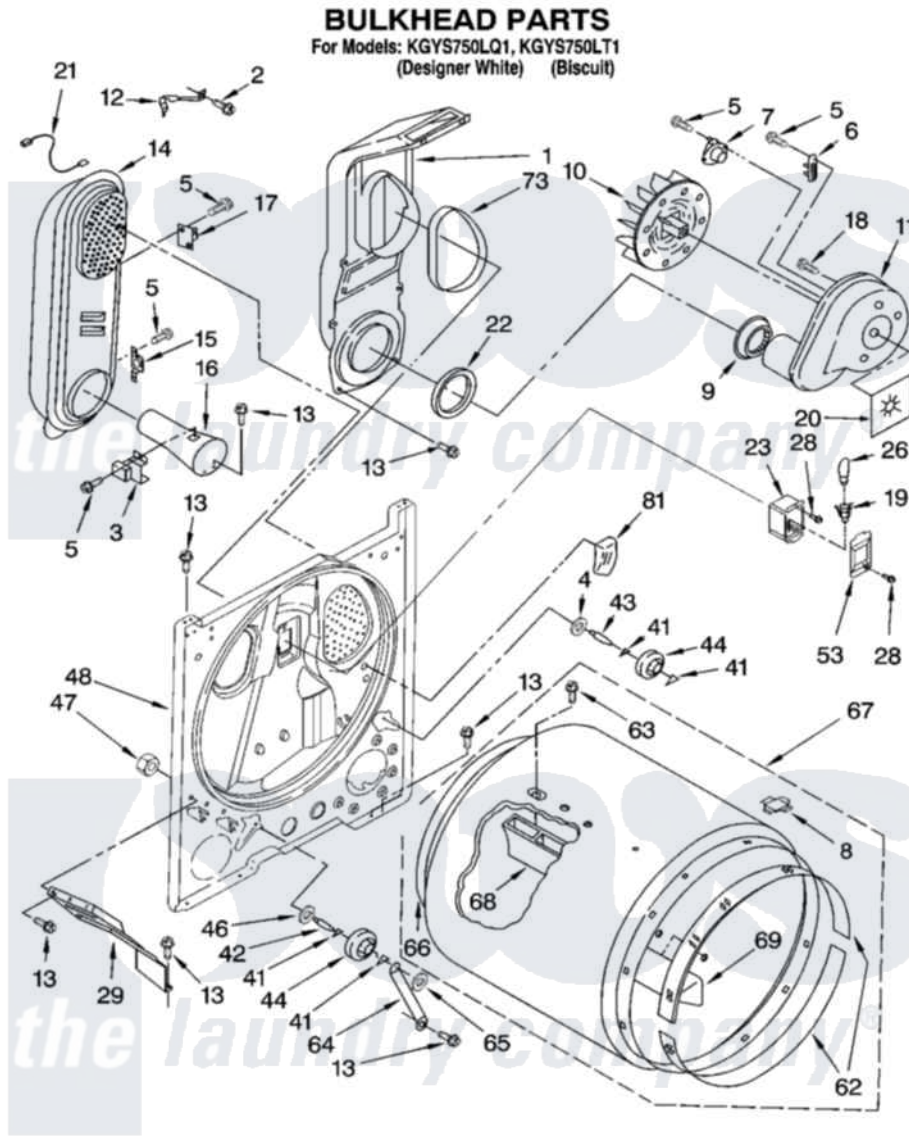

Whirlpool KGYS750LQ1 03 - BULKHEAD PARTS

8180272

5

Whirlpool [Residential Whirlpool KGYS750LQ1 Dryer Parts](#) Parts Diagram 03 - BULKHEAD PARTS
 Click on the part number to view part

Item	Original Part Number	Replaced By	Status	Part Description
1	348368			Lint Chute Assembly
2	489463			Screw, 8-18 X 1/16
3	338906			Radiant, Sensor
4	3388703			Washer, Support
5	90767			Screw, 8A X 3/8 HeX Washer Head Tapping
6	3392519			Thermal Limiter
7	3387134			Thermostat, Internal-Bias
8	8066086			Plug, Drum Hole
9	696302			Shield, Exhaust
10	694089			Wheel, Blower
11	8557384	8577230		Housing, Blower
12	3398161			CLIP
13	343641	681414		Screw, 10AB X 1/2
14	8530285	279980		Box
15	3403140			Thermostat, High-Limit 205F
16	8066049			Funnel, Burner Light

17	280010		Kit, Thermal Cut-Off
18	3390647	488729	Screw
19	3403634	W10136369	Socket, Drum Light Assembly
20	3394196		Seal, Blower Shaft
21	3401707		Jumper, Tco-High Limit
22	347139		Seal, Lint Chute
23	3977373		Bracket, Drum Light
26	3406124	22002263	Lamp
28	487909	488729	Screw
29	3406022		Bracket, Bulkhead
41	690997		Washer, Thrust
42	3399506	W10359270	Shaft, Drum Roller Threads
43	3399507	W10359269	Shaft, Drum Roller Threads
44	3397588	349241T	Support
46	348197		Washer, Support
47	3359452		Nut, Lock
48	3403414		Bulkhead
53	3402841	8532165	Lens, Drum Light
62	692526	279441	BeaRng-Rng
63	97787	W10109200	Screw, Baffle Mounting
64	3976434		Bracket, Support Shaft
65	90296		Nut, Push On
66	3406130	279857	Seal
67	695587		Drum Assembly
68	692490		Baffle, Drum
69	3403636		Baffle, Drum
73	339956		Seal, Air Duct To Bulkhead
81	3976479	279366	Electrode
"	N/A	Not Available	ACCESSORY PARTS
"	279948	4392065	Kit, Dryer Repair
"	8522199		Accessory Parts
"	346764		Kit, Hold Down
"	3406839		Dry Rack Assembly
"	72017		Paint, Touch-Up
"	4392899		Paint, Touch-Up
"	350930		Paint, Pressurized Spray B
"	4392901		Paint, Pressurized Spray
"	350938		Paint, Pressurized Spray B
"	799344		Paint, Touch-Up)
"	4392900		Paint, Bulk)