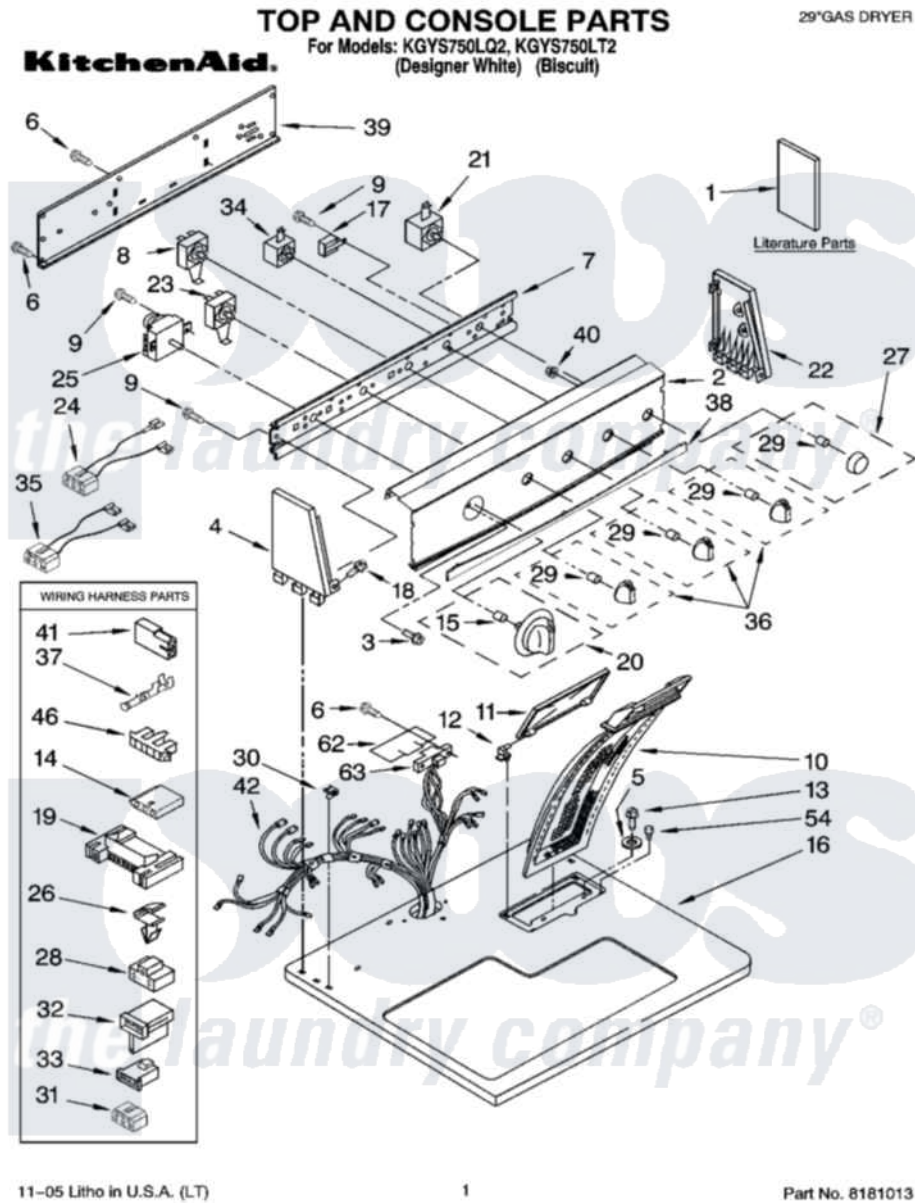

Whirlpool KGYS750LQ2 01 - TOP AND CONSOLE PARTS

11-05 Litho in U.S.A. (LT)

1

Part No. 8181013

Whirlpool [Residential Whirlpool KGYS750LQ2 Dryer Parts](#) Parts Diagram 01 - TOP AND CONSOLE PARTS
 Click on the part number to view part

Item	Original Part Number	Replaced By	Status	Part Description
1	8562584		Not Available	Instructions, Installation
"	8535890		Not Available	Sheet, Cycle Feature
"	8578194		Not Available	Guide, Use & Care
"	3406667		Not Available	Wiring Diagram
"	N/A		Not Available	Following May Be Purchased DO-IT-YOURSELF REPAIR MANUALS
"	677818		Not Available	Manual, Do-It- Yourself Repair (Dryer)
2	3977976	280013		Panel-Control
"	3977977	280014		Panel-Control
3	8533951	3400859		Screw, Grounding
4	8274353	285858		Endcap
"	8274355	285859		Endcap
5	237446	487596		Washer
6	693995			Screw, Hex Head
7	8271418			Bracket, Control