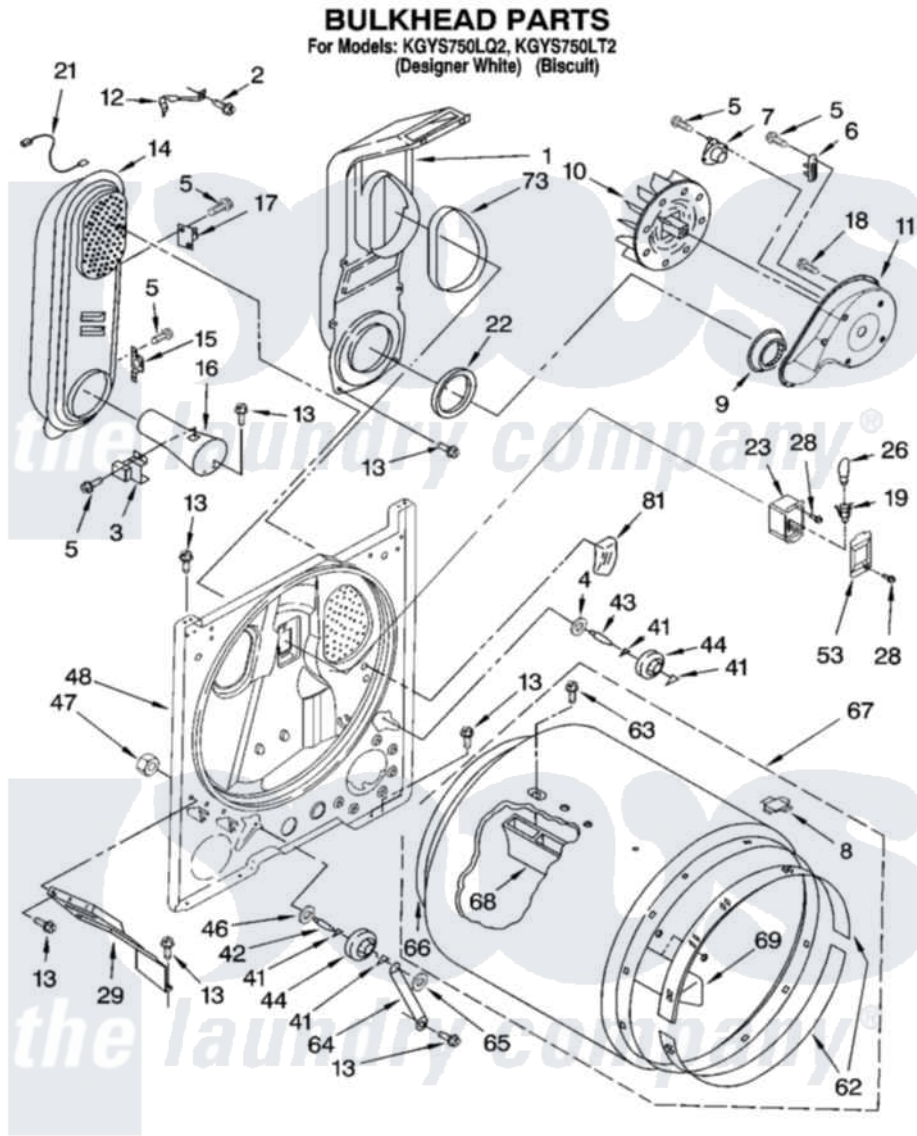

# Whirlpool KGYS750LQ2 03 - BULKHEAD PARTS

8181013

5

Whirlpool [Residential Whirlpool KGYS750LQ2 Dryer Parts](#) Parts Diagram 03 - BULKHEAD PARTS  
Click on the part number to view part

Item	Original Part Number	Replaced By	Status	Part Description
1	<a href="#">348368</a>			Lint Chute Assembly
2	<a href="#">489463</a>			Screw, 8-18 X 1/16
3	<a href="#">338906</a>			Radiant, Sensor
4	<a href="#">3388703</a>			Washer, Support
5	<a href="#">90767</a>			Screw, 8A X 3/8 HeX Washer Head Tapping
6	<a href="#">3392519</a>			Thermal Limiter
7	<a href="#">3387134</a>			Thermostat, Internal-Bias
8	<a href="#">8066086</a>			Plug, Drum Hole
9	<a href="#">696302</a>			Shield, Exhaust
10	<a href="#">694089</a>			Wheel, Blower
11	<a href="#">8577230</a>			Housing, Blower
12	3398161			CLIP
13	343641	<a href="#">681414</a>		Screw, 10AB X 1/2
14	8530285	<a href="#">279980</a>		Box
15	<a href="#">3403140</a>			Thermostat, High-Limit 205F
16	<a href="#">8066049</a>			Funnel, Burner Light