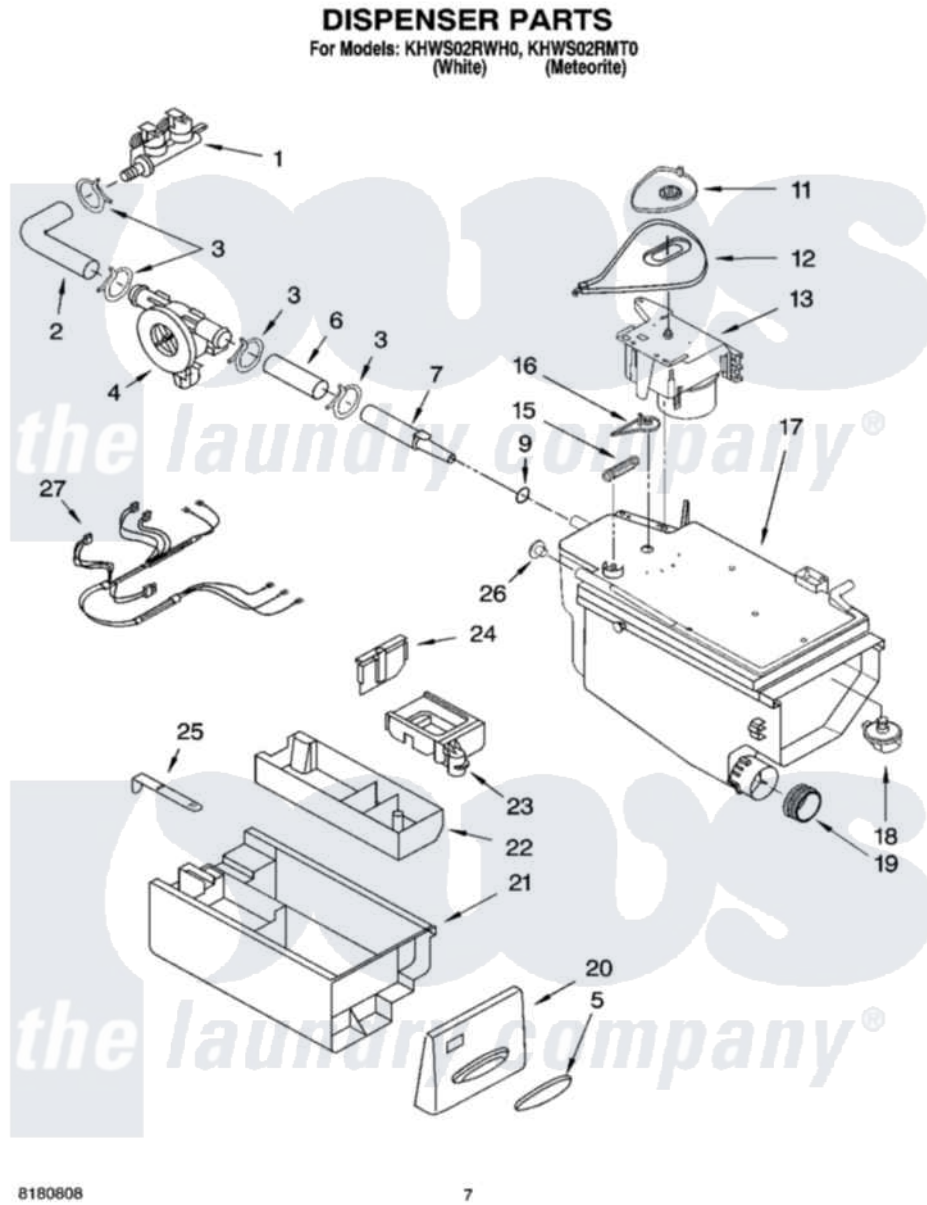

# Whirlpool KHWS02RWH0 04 - DISPENSER PARTS

8180808

7

Whirlpool [Residential Whirlpool KHWS02RWH0 Washer Parts](#) Parts Diagram 04 - DISPENSER PARTS  
Click on the part number to view part

Item	Original Part Number	Replaced By	Status	Part Description
1	<a href="#">8181694</a>			Valve, Inlet
2	<a href="#">8181710</a>			Hose, Inlet Valve To Vent Pipe
3	8181751	<a href="#">489503</a>		Clamp
4	8181696	<a href="#">W10110225</a>		Flowmeter
5	<a href="#">8182173</a>			Cushion, Handle
6	<a href="#">8181708</a>			Hose, Flowmeter
7	8182121	<a href="#">280194</a>		Nozzle
9	8181714	<a href="#">280196</a>		Ring-O
11	<a href="#">8181726</a>			Cam, Actuator
12	<a href="#">8181725</a>			Lever, Water Distribution
13	<a href="#">8181723</a>			Actuator
15	<a href="#">8181727</a>			Spring, Lever
16	<a href="#">8181724</a>			Connection, Lever
17	8182786	<a href="#">280198</a>		Dispenser
"	8182787	<a href="#">280197</a>		Dispenser
18	<a href="#">8181712</a>			Nozzle, Distribution

19	<a href="#">8181747</a>		Seal
20	8182598	Not Available	Handle, Drawer (Includes Illus. 24) (White)
"	8182172	Not Available	Handle, Drawer (Includes Illus. 24) (Meteorite)
21	<a href="#">8181720</a>		Drawer, Detergent
"	<a href="#">8182160</a>		Drawer, Detergent
22	<a href="#">8181722</a>		Container, Detergent
"	<a href="#">8182184</a>		Container, Detergent
23	<a href="#">8182665</a>		Siphon, Bleach/Softener
"	<a href="#">8182161</a>		Siphon, Bleach/Softener
24	<a href="#">8181730</a>		Separator
"	<a href="#">8182162</a>		Separator
25	<a href="#">8181721</a>		Hook, Drawer
26	<a href="#">8182123</a>		Led, Pcb
27	<a href="#">8181781</a>		Harness, Wiring