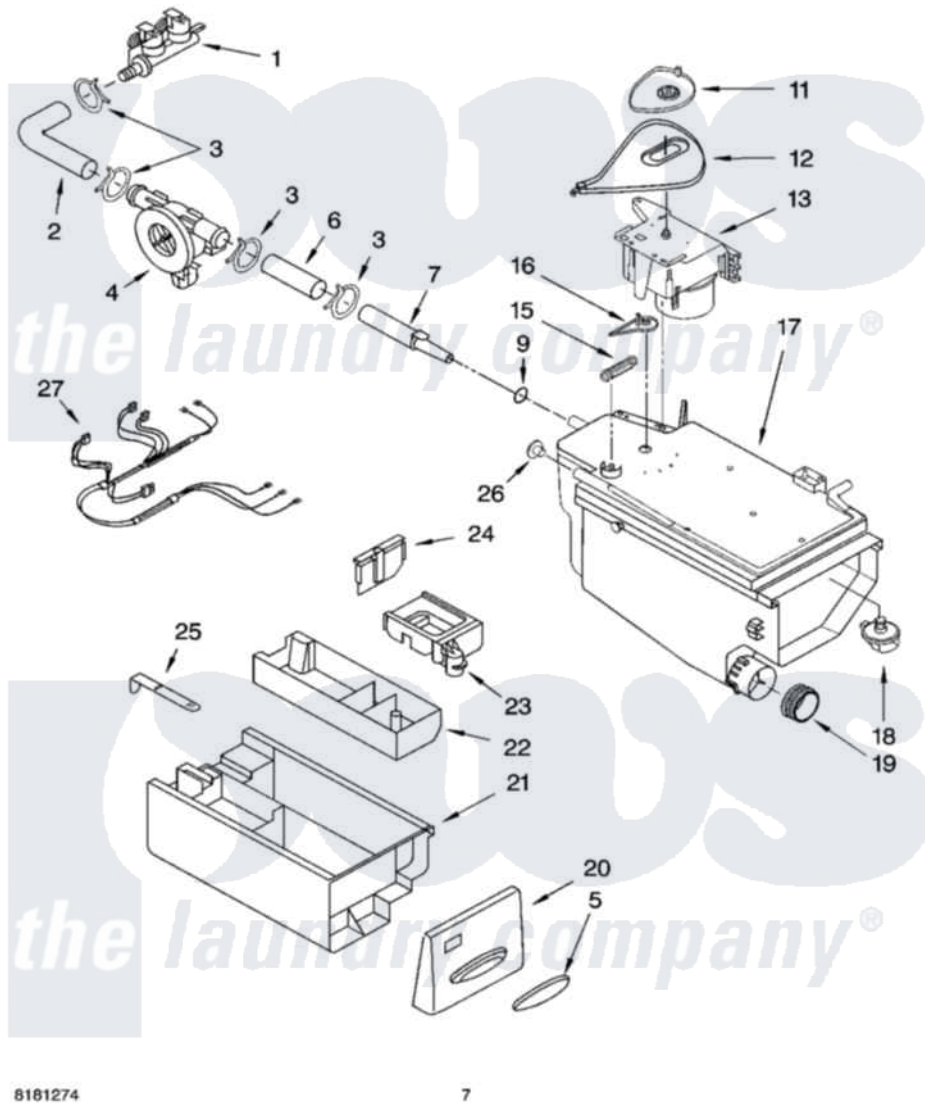

Whirlpool KHWS02RWH1 04 - DISPENSER PARTS

DISPENSER PARTS For Models: KHWS02RWH1, KHWS02RMT1 (White) (Meteorite)

8181274

7

Whirlpool [Residential Whirlpool KHWS02RWH1 Washer Parts](#) Parts Diagram 04 - DISPENSER PARTS
Click on the part number to view part

Item	Original Part Number	Replaced By	Status	Part Description
1	8181694			Valve, Inlet
2	8181710			Hose, Inlet Valve To Vent Pipe
3	8181751	489503		Clamp
4	8181696	W10110225		Flowmeter
5	8182173			Cushion, Handle
6	8181708			Hose, Flowmeter
7	8183010	280194		Nozzle
9	8183036	280196		Ring-O
11	8181726			Cam, Actuator
12	8181725			Lever, Water Distribution
13	8181723			Actuator
15	8181727			Spring, Lever
16	8181724			Connection, Lever
17	8183032	280198		Dispenser
"	8183033	280197		Dispenser
18	8181712			Nozzle, Distribution

19	8181747		Seal
20	8182598	Not Available	Handle, Drawer (Includes Illus. 24) (White)
"	8182172	Not Available	Handle, Drawer (Includes Illus. 24) (Meteorite)
21	8181720		Drawer, Detergent
"	8182160		Drawer, Detergent
22	8181722		Container, Detergent
"	8182184		Container, Detergent
23	8182665		Siphon, Bleach/Softener
"	8182161		Siphon, Bleach/Softener
24	8181730		Separator
"	8182162		Separator
25	8181721		Hook, Drawer
26	8182123		Led, Pcb
27	8181781		Harness, Wiring