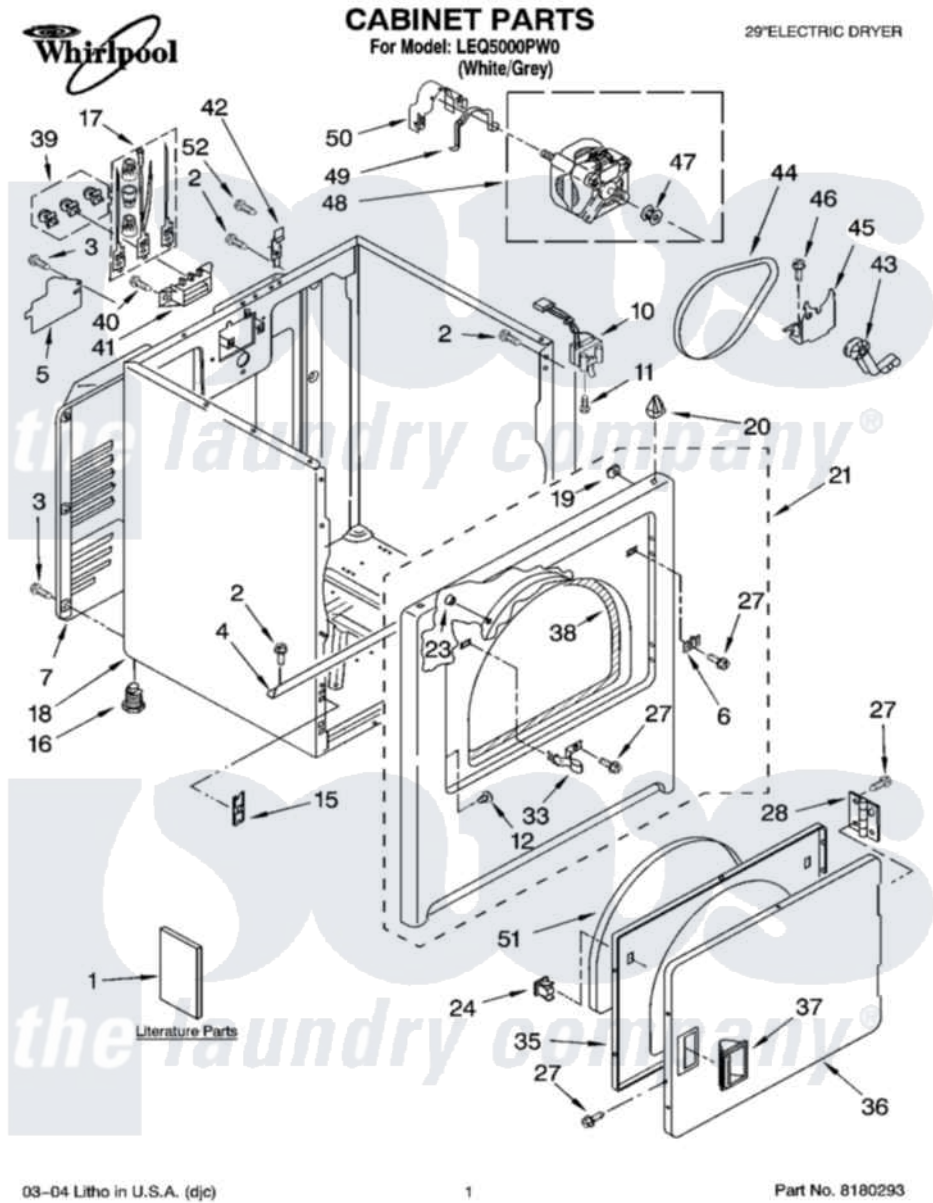

# Whirlpool LEQ500PW0 01 - CABINET PARTS

03-04 Litho in U.S.A. (djc)

1

Part No. 8180293

Whirlpool Residential Whirlpool LEQ500PW0 Dryer Parts Parts Diagram 01 - CABINET PARTS

Click on the part number to view part

Item	Original Part Number	Replaced By	Status	Part Description
1	LIT8535829		Not Available	Literature Parts (Instructions, Installation)
"	LIT8533770		Not Available	Literature Parts (Sheet, Cycle Feature)
"	LIT8522243		Not Available	Literature Parts (Guide, Use & Care)
"	LIT8528187		Not Available	Literature Parts (Wiring Diagram)
"	N/A		Not Available	Following May Be Purchased
"	N/A		Not Available	DO-IT-YOURSELF REPAIR MANUALS
"	LIT677818	<a href="#">677818L</a>		Diy
2	343641	<a href="#">681414</a>		Screw, 10AB X 1/2
3	<a href="#">693995</a>			Screw, Hex Head
4	<a href="#">8541400</a>			Bracket, Cabinet
5	<a href="#">3396795</a>			Cover, Terminal Block
6	<a href="#">3403630</a>			Plug, Strike Hole
7	3396805	<a href="#">280043</a>		Panel-Rear