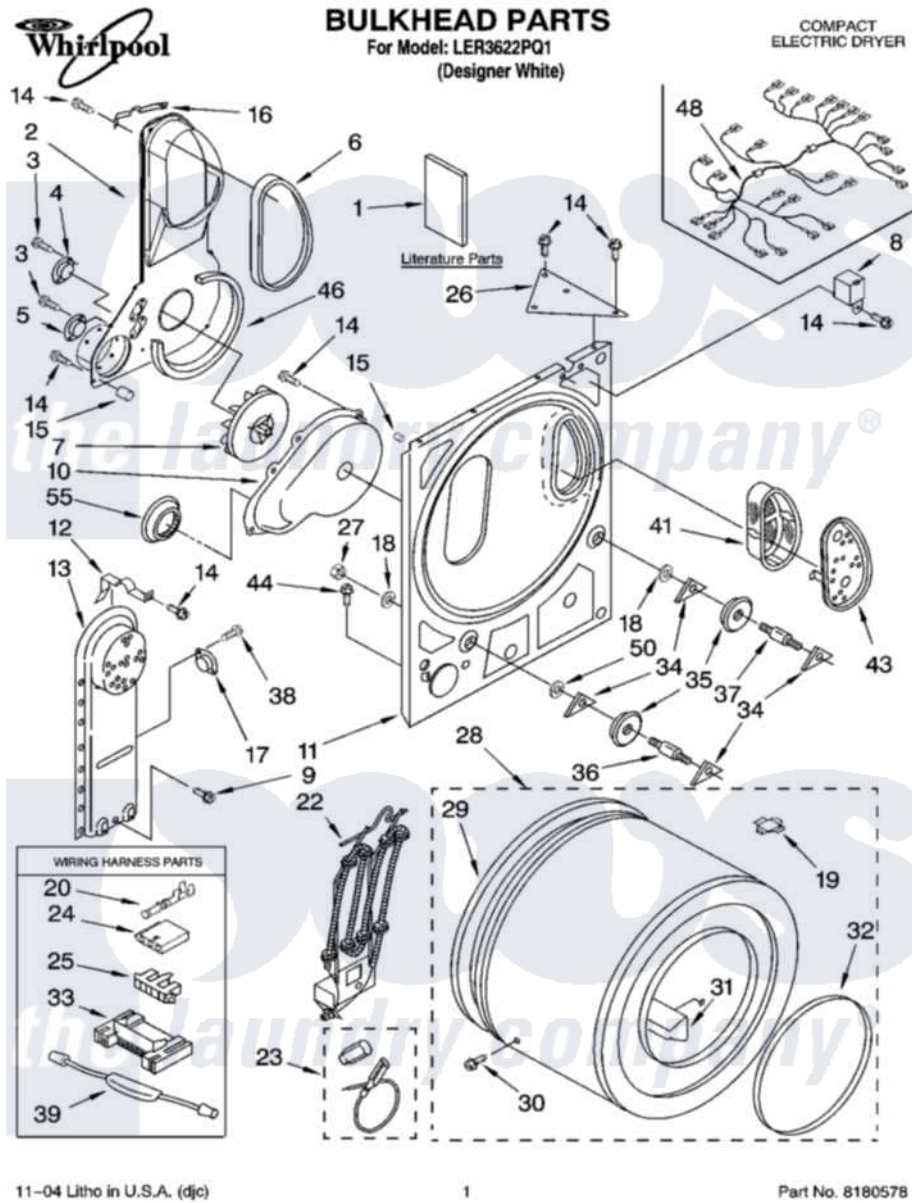

Whirlpool LER3622PQ1 01 - BULKHEAD PARTS

11-04 Litho in U.S.A. (djc)

1

Part No. 8180578

Whirlpool [Residential Whirlpool LER3622PQ1 Dryer Parts](#) Parts Diagram 01 - BULKHEAD PARTS
 Click on the part number to view part

Item	Original Part Number	Replaced By	Status	Part Description
1	8562114		Not Available	Use & Care Guide
"	9830513		Not Available	Label, Operating Instructions
"	9831749		Not Available	Label, Wiring Diagram
2	8566189			Air Duct Assembly
3	3390646	W10139210		Screw, 8-18 X 5/16
4	3398128			Thermostat, Internal Bias
5	3403607			Thermal Limiter
6	339956			Seal, Air Duct To Bulkhead
7	696426			Wheel, Blower
8	694419			Mini-Buzzer
9	489463			Screw, 8-18 X 1/16
10	696419			Scroll, Fan
11	695931	279848		Bulkhead
12	3398161			CLIP
13	3401380			Box, Heater
14	343641	681414		Screw, 10AB X 1/2

15	359702	W10491983	Tip-Tines
16	9830393	345396	Clip, Air Duct To Bulkhead
17	3404154		Thermostat, Heater Box
18	348197		Washer, Support
19	8066086		Plug, Drum Hole
20	94614		Terminal
22	3403586	279843	Element
23	279457		Wire Kit, Terminal
24	3936144		Do-It-Yourself Repair Manuals
25	3397269		Connector, Timer
26	345325		Gusset
27	3359452		Nut, Lock
28	695943	3391834	Drum
29	345648	279735	Seal
30	97787	W10109200	Screw, Baffle Mounting
31	685207		Baffle, Drum
32	3394508		Ring, Bearing
33	3395683		Receptacle, Multi-Terminal
34	690997		Washer, Thrust
35	3397588	349241T	Support
36	3399506	W10359270	Shaft, Drum Roller Threads
37	3399507	W10359269	Shaft, Drum Roller Threads
38	90767		Screw, 8A X 3/8 HeX Washer Head Tapping
39	3401077	279872	Resistor
41	8531964		Lint Screen
43	8531967		Cover, Lint Screen Outlet
44	342202	3390631	Screw, 10-16 X 3/8
46	8066094		Seal, Fan Scroll
48	8299821		Harness, Wiring
50	3388703		Washer, Support
55	696302		Shield, Exhaust