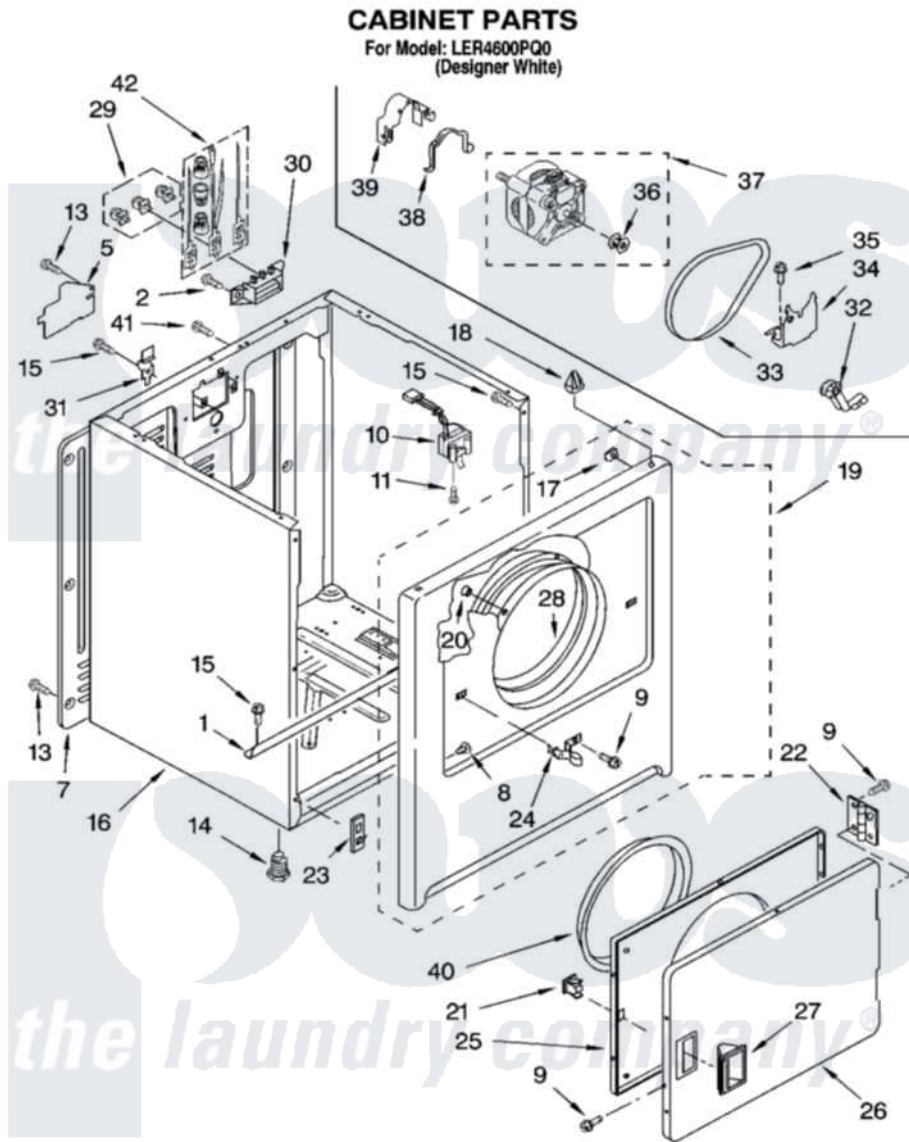

Whirlpool LER4600PQ0 02 - CABINET PARTS

8180444

3

Whirlpool [Residential Whirlpool LER4600PQ0 Dryer Parts](#) Parts Diagram 02 - CABINET PARTS
Click on the part number to view part

Item	Original Part Number	Replaced By	Status	Part Description
1	8541400			Bracket, Cabinet
2	3393008	308685		Side Trim)
5	3396795			Cover, Terminal Block
7	3396807	280040		Panel-Rear
8	3404413			Plug, Hinge Hole
9	342055	488627		Screw
10	3406104	3406105		Door Switch Assembly
11	697773	3395530		Screw
13	693995			Screw, Hex Head
14	3392100	49621		Feet-Leveling
"	279810			Foot-Optional
15	343641	681414		Screw, 10AB X 1/2
16	8530603	8533643		Cabinet
17	98234			Clip, U-Bend
18	690363	18776		Lock, Front Top
19	3403571	279844		Panel

20	685203	279220	Clip
21	690081	279570	Latch
22	3405514	W10362431	Hinge And Pin Assembly
23	3394083		Clip, Front Panel
24	696144	279570	Latch
25	3403371		Door, Inner
26	3403361		Door Front
27	3405184		Handle, Door
28	8066124	279264	Air Channel Box
29	279393		Terminal Block Screw Kit
30	3397659		Block, Terminal
31	238088	8066217	Hinge, Top
32	691366		Idler And Pulley Assembly
33	8066065	341241	Belt
34	348780		Base, Motor
35	3400500		Bolt, 3405245 5/16-18 X 3/4
36	3394341	W10299847	Pulley-Motor
37	8538262	279827	Motor-Drve
38	660658		Clamp, Motor Mounting 343481 685441
39	3404162		Clamp, Motor
40	3405245		5/16-18 X 3/4
41	697776	4331106	Screw, No.10-32 X 7/16
42	279318		Terminal Tinned And Brass Panel