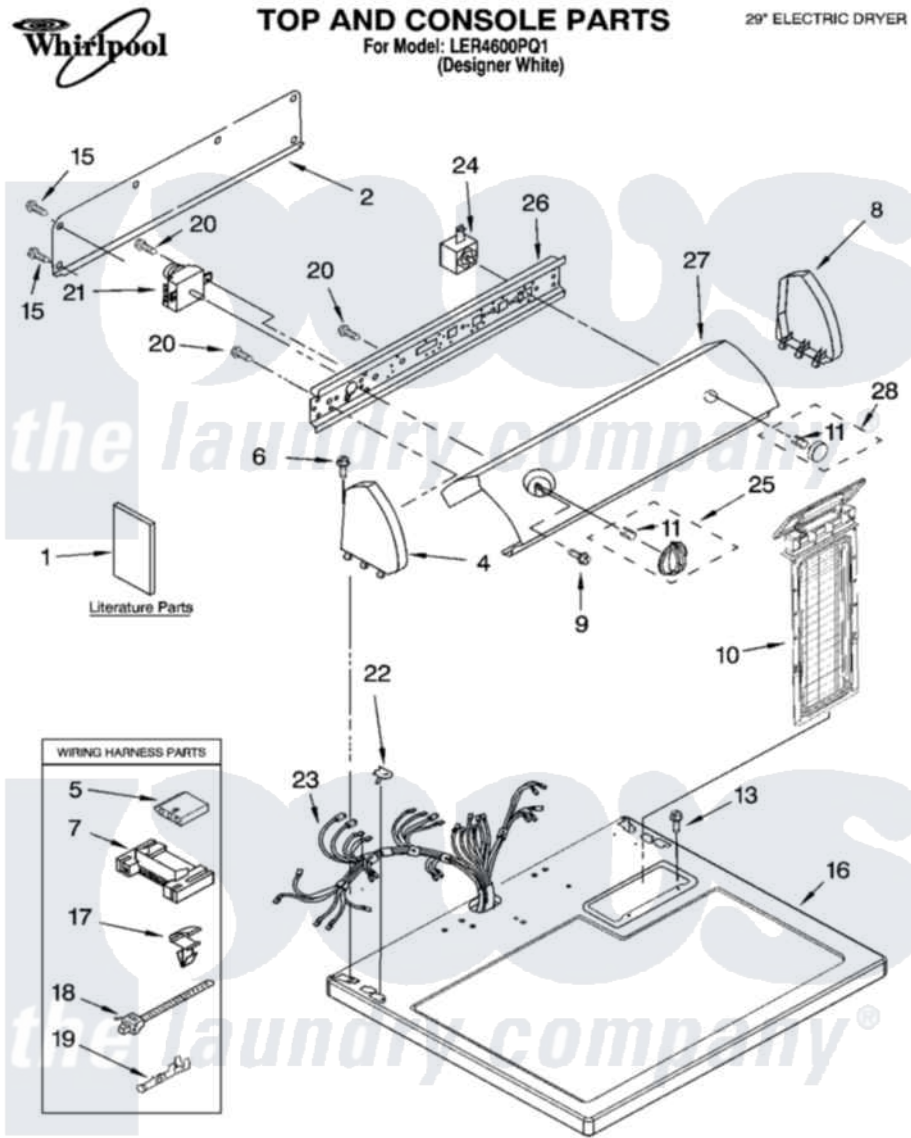

# Whirlpool LER4600PQ1 01 - TOP AND CONSOLE PARTS

10-05 Litho in U.S.A.(LT)

1

Part No. 8180843

Whirlpool Residential Whirlpool LER4600PQ1 Dryer Parts Parts Diagram 01 - TOP AND CONSOLE PARTS  
 Click on the part number to view part

Item	Original Part Number	Replaced By	Status	Part Description
1	8578183		Not Available	Use And Care Guide
"	8533770		Not Available	Sheet, Cycle Feature
"	8577188		Not Available	Instructions, Installation
"	<a href="#">8528187</a>			Wiring Diagram
"	N/A		Not Available	Following May Be Purchased
"	N/A		Not Available	DO-IT-YOURSELF REPAIR MANUALS
"	677818		Not Available	Manual, Do-It- Yourself Repair (Dryer)
2	<a href="#">8274261</a>			Do-It-Yourself Repair Manuals
4	8271365	<a href="#">279962</a>		Endcap
5	<a href="#">3936144</a>			Do-It-Yourself Repair Manuals
6	<a href="#">388326</a>			Screw, 8-18 X 1.25
7	<a href="#">3395683</a>			Receptacle, Multi-Terminal
8	8271359	<a href="#">279962</a>		Endcap
9	8533951	<a href="#">3400859</a>		Screw, Grounding
10	<a href="#">8557861</a>			Screen, Lint

11	<a href="#">8536939</a>		Clip, Knob
13	688983	<a href="#">487240</a>	Screw, For Mtg. Service Capacitor
15	<a href="#">693995</a>		Screw, Hex Head
16	8557930	<a href="#">8563985</a>	Top
17	<a href="#">3394427</a>		Clip-Harness
18	<a href="#">3391249</a>		Cable Tie, Push Mount
19	<a href="#">94614</a>		Terminal
20	8533971	<a href="#">90767</a>	Screw, 8A X 3/8 HeX Washer Head Tapping
21	<a href="#">8299778</a>		Timer, 60 Hz
22	<a href="#">357213</a>		Nut, Push-In
23	8299867	<a href="#">W10450292</a>	Harness, Wiring
24	<a href="#">3977456</a>		Switch, Push-To-Start
25	<a href="#">8544955</a>		Timer Knob Assembly
26	<a href="#">8271418</a>		Bracket, Control
27	<a href="#">8545961</a>		Panel, Control
28	<a href="#">8544939</a>		Knob, Push-To-Start