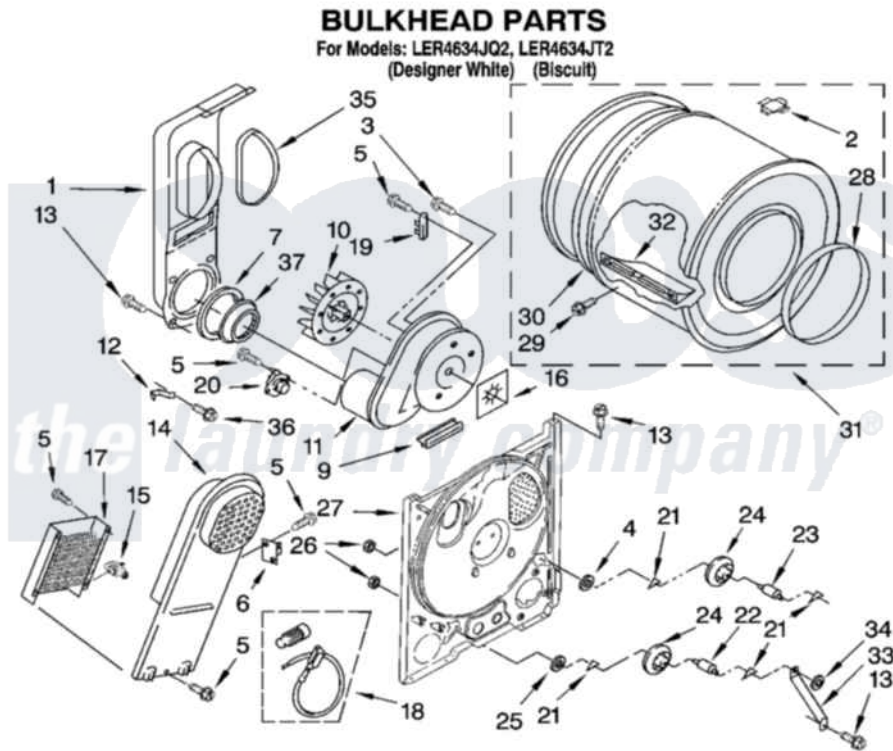

Whirlpool LER4634JT2 03 - BULKHEAD PARTS

8180297

5

Whirlpool [Residential Whirlpool LER4634JT2 Dryer Parts](#) Parts Diagram 03 - BULKHEAD PARTS
Click on the part number to view part

Item	Original Part Number	Replaced By	Status	Part Description
1	694283	279505		Chute
2	8066086			Plug, Drum Hole
3	3390647	488729		Screw
4	3388703			Washer, Support
5	90767			Screw, 8A X 3/8 HeX Washer Head Tapping
6	3977393	279816		Cutoff-Tml
7	347139			Seal, Lint Chute
9	3392247	686889		Pad
10	694089			Wheel, Blower
11	8557384	8577230		Housing, Blower
12	3398161			CLIP
13	343641	681414		Screw, 10AB X 1/2
14	8541818			Box, Heater
15	3977767			Thermostat, High Limit 250 F
16	3394196			Seal, Blower Shaft
17	3403585	279838		Element

18	279457		Wire Kit, Terminal
19	3392519		Thermal Limiter
20	3387134		Thermostat, Internal-Bias
21	690997		Washer, Thrust
22	3399506	W10359270	Shaft, Drum Roller Threads
23	3399507	W10359269	Shaft, Drum Roller Threads
24	3397588	349241T	Support
25	348197		Washer, Support
26	3359452		Nut, Lock
27	8529955	279793	Bulkhead
28	3394509		Ring, Bearing
29	97787	W10109200	Screw, Baffle Mounting
30	8066085	239087	Seal
31	3396777	697760	Drum
32	342847		Baffle, Drum
33	3976435		Bracket, Support
34	90296		Nut, Push On
35	339956		Seal, Air Duct To Bulkhead
36	489463		Screw, 8-18 X 1/16
37	696302		Shield, Exhaust