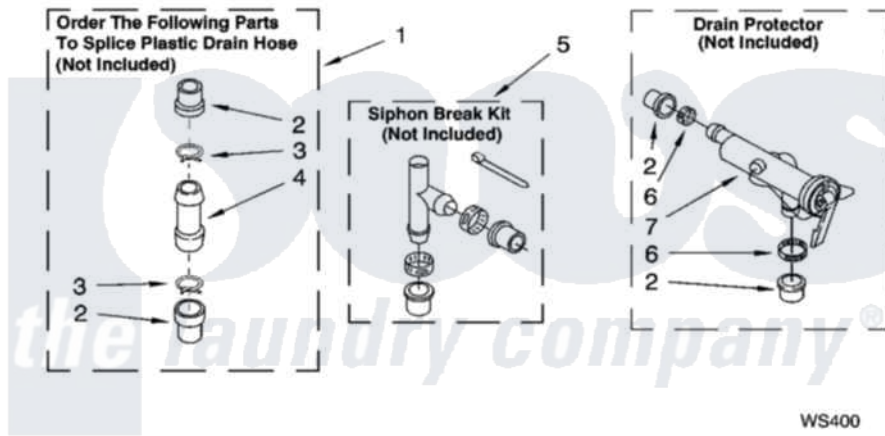

WATER SYSTEM PARTS

For Model: LSB6300LW3
(White/Grey)

8160173

13

Whirlpool [Residential Whirlpool LSB6300LW3 Washer Parts](#) Parts Diagram 09 - WATER SYSTEM PARTS
Click on the part number to view part

Item	Original Part Number	Replaced By	Status	Part Description
1	285442			Water System Parts
2	285321			Water System Parts
3	370447	285655		Clamp, Hose
4	16272			Connector, Straight
5	285320			Water System Parts
6	65349	285655		Clamp, Hose
7	367031			Water System Parts