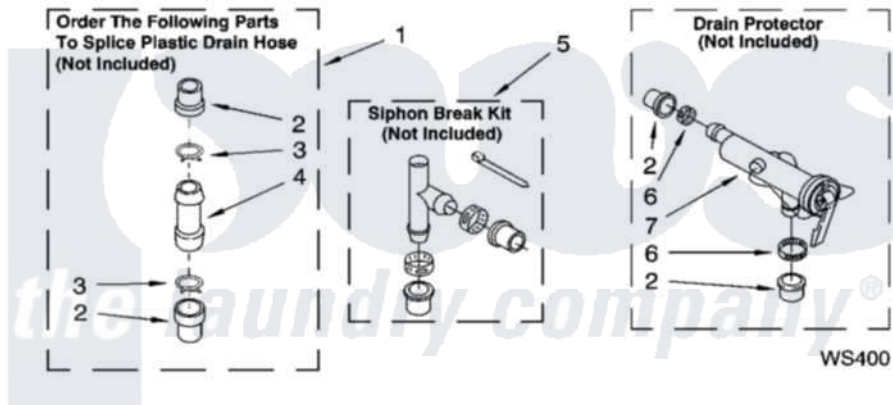

WATER SYSTEM PARTS

For Model: LSB6300PW0
(White/Grey)

8180321

13

Whirlpool [Residential Whirlpool LSB6300PW0 Washer Parts](#) Parts Diagram 09 - WATER SYSTEM PARTS

Click on the part number to view part

Item	Original Part Number	Replaced By	Status	Part Description
1	285442			Water System Parts
2	285321			Water System Parts
3	370447	285655		Clamp, Hose
4	16272			Connector, Straight
5	285320			Water System Parts
6	65349	285655		Clamp, Hose
7	367031			Water System Parts