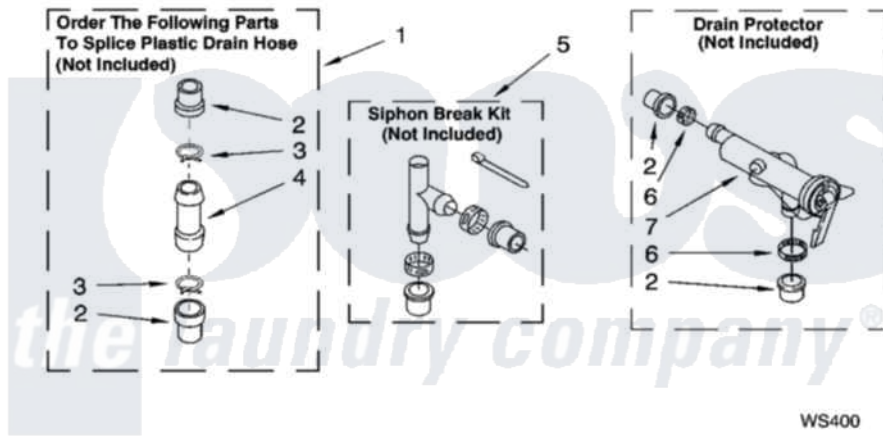

**WATER SYSTEM PARTS**

For Models: LSN1000LW2, LSN1000LG2  
(White/Grey) (Biscuit/Gold)

8180133

13

[Whirlpool Residential Whirlpool LSN1000LG2 Washer Parts](#) Parts Diagram 09 - WATER SYSTEM PARTS  
Click on the part number to view part

Item	Original Part Number	Replaced By	Status	Part Description
1	<a href="#">285442</a>			Water System Parts
2	<a href="#">285321</a>			Water System Parts
3	370447	<a href="#">285655</a>		Clamp, Hose
4	<a href="#">16272</a>			Connector, Straight
5	<a href="#">285320</a>			Water System Parts
6	65349	<a href="#">285655</a>		Clamp, Hose
7	<a href="#">367031</a>			Water System Parts