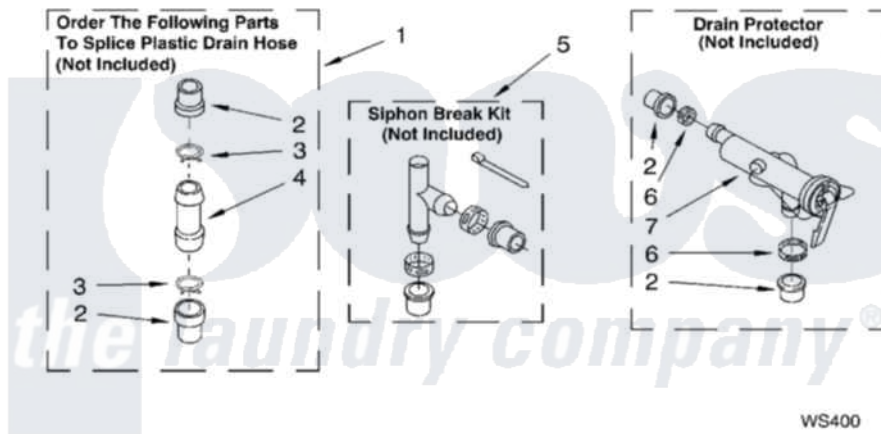

WATER SYSTEM PARTS

For Model: LSQ7030MQ0
(Designer White)

8180080

13

Whirlpool [Residential Whirlpool LSQ7030MQ0 Washer Parts](#) Parts Diagram 09 - WATER SYSTEM PARTS

[Click on the part number to view part](#)

Item	Original Part Number	Replaced By	Status	Part Description
1	285442			Water System Parts
2	285321			Water System Parts
3	370447	285655		Clamp, Hose
4	16272			Connector, Straight
5	285320			Water System Parts
6	65349	285655		Clamp, Hose
7	367031			Water System Parts