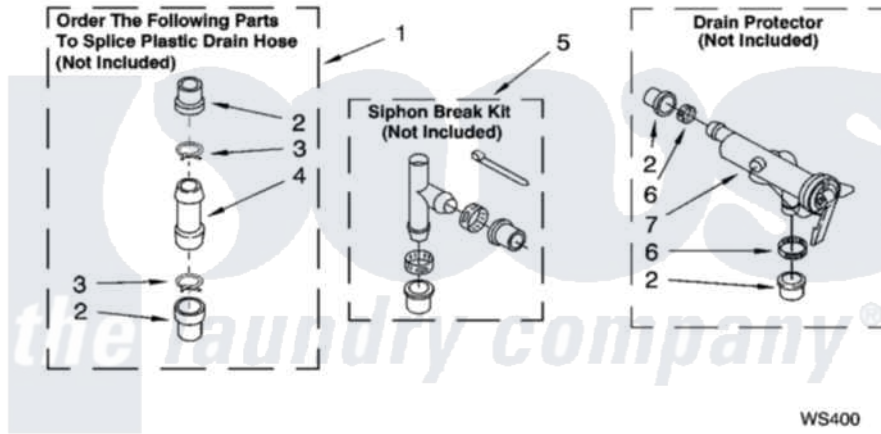

**WATER SYSTEM PARTS**  
 For Models: LSQ9010LQ2, LSQ9010LW2, LSQ9010LG2  
 (Designer White) (White/Grey) (Biscuit/Gold)

8180134

13

[Whirlpool Residential Whirlpool LSQ9010LG2 Washer Parts](#) Parts Diagram 09 - WATER SYSTEM PARTS  
 Click on the part number to view part

Item	Original Part Number	Replaced By	Status	Part Description
1	<a href="#">285442</a>			Water System Parts
2	<a href="#">285321</a>			Water System Parts
3	370447	<a href="#">285655</a>		Clamp, Hose
4	<a href="#">16272</a>			Connector, Straight
5	<a href="#">285320</a>			Water System Parts
6	65349	<a href="#">285655</a>		Clamp, Hose
7	<a href="#">367031</a>			Water System Parts