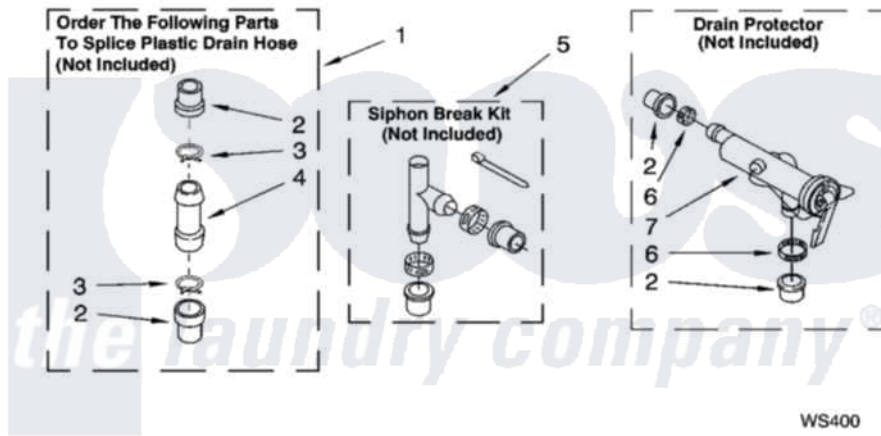

**WATER SYSTEM PARTS**

For Models: LSQ9010LW3, LSQ9010LG3  
(White/Grey) (Biscuit/Gold)

8180174

13

Whirlpool [Residential Whirlpool LSQ9010LG3 Washer Parts](#) Parts Diagram 09 - WATER SYSTEM PARTS  
Click on the part number to view part

Item	Original Part Number	Replaced By	Status	Part Description
1	<a href="#">285442</a>			Water System Parts
2	<a href="#">285321</a>			Water System Parts
3	370447	<a href="#">285655</a>		Clamp, Hose
4	<a href="#">16272</a>			Connector, Straight
5	<a href="#">285320</a>			Water System Parts
6	65349	<a href="#">285655</a>		Clamp, Hose
7	<a href="#">367031</a>			Water System Parts