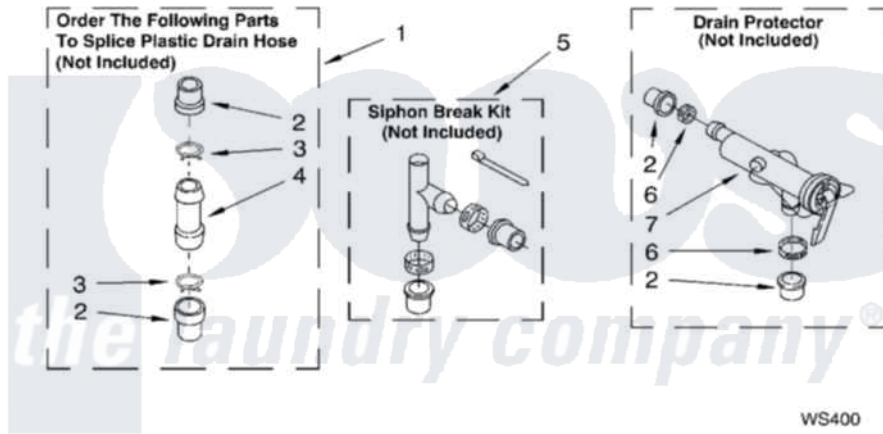

WATER SYSTEM PARTS
 For Models: LSQ9010LQ1, LSQ9010LW1, LSQ9010LG1
 (Designer White) (White/Grey) (Biscuit/Gold)

8180068

13

Whirlpool [Residential Whirlpool LSQ9010LQ1 Washer Parts](#) Parts Diagram 09 - WATER SYSTEM PARTS
 Click on the part number to view part

Item	Original Part Number	Replaced By	Status	Part Description
1	285442			Water System Parts
2	285321			Water System Parts
3	370447	285655		Clamp, Hose
4	16272			Connector, Straight
5	285320			Water System Parts
6	65349	285655		Clamp, Hose
7	367031			Water System Parts