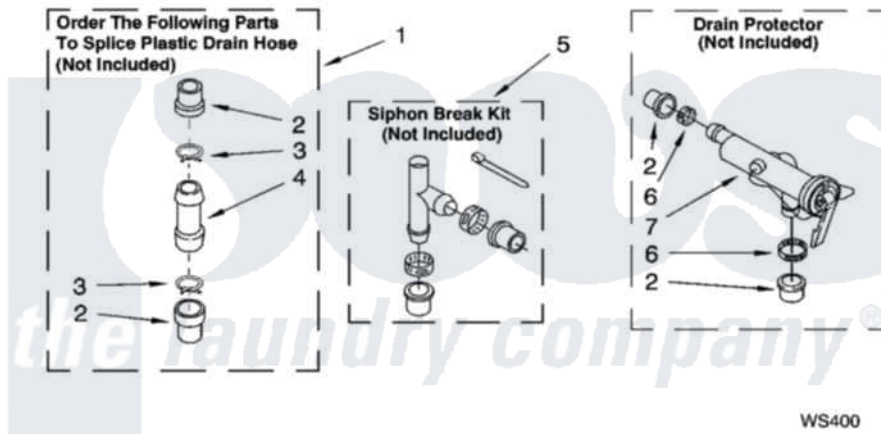

WATER SYSTEM PARTS
 For Models: LSQ9010LQ2, LSQ9010LW2, LSQ9010LG2
 (Designer White) (White/Grey) (Biscuit/Gold)

8180134

13

Whirlpool [Residential Whirlpool LSQ9010LQ2 Washer Parts](#) Parts Diagram 09 - WATER SYSTEM PARTS
 Click on the part number to view part

Item	Original Part Number	Replaced By	Status	Part Description
1	285442			Water System Parts
2	285321			Water System Parts
3	370447	285655		Clamp, Hose
4	16272			Connector, Straight
5	285320			Water System Parts
6	65349	285655		Clamp, Hose
7	367031			Water System Parts