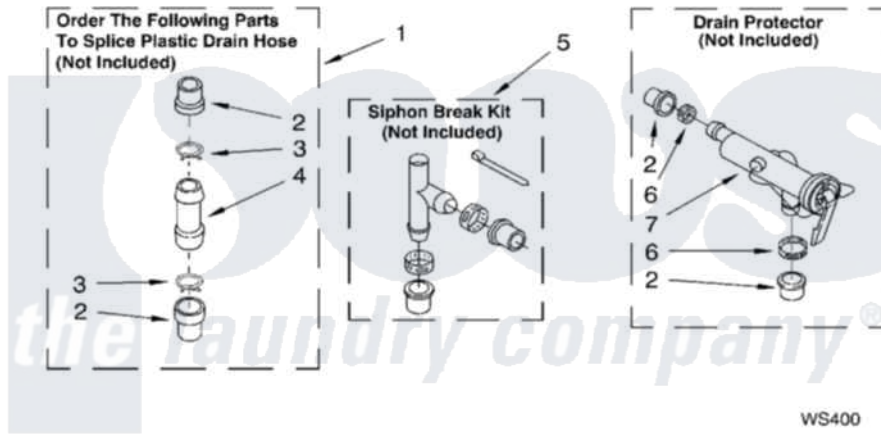

**WATER SYSTEM PARTS**  
 For Models: LSQ9010LQ1, LSQ9010LW1, LSQ9010LG1  
 (Designer White) (White/Grey) (Biscuit/Gold)

8180068

13

Whirlpool [Residential Whirlpool LSQ9010LW1 Washer Parts](#) Parts Diagram 09 - WATER SYSTEM PARTS  
 Click on the part number to view part

Item	Original Part Number	Replaced By	Status	Part Description
1	<a href="#">285442</a>			Water System Parts
2	<a href="#">285321</a>			Water System Parts
3	370447	<a href="#">285655</a>		Clamp, Hose
4	<a href="#">16272</a>			Connector, Straight
5	<a href="#">285320</a>			Water System Parts
6	65349	<a href="#">285655</a>		Clamp, Hose
7	<a href="#">367031</a>			Water System Parts