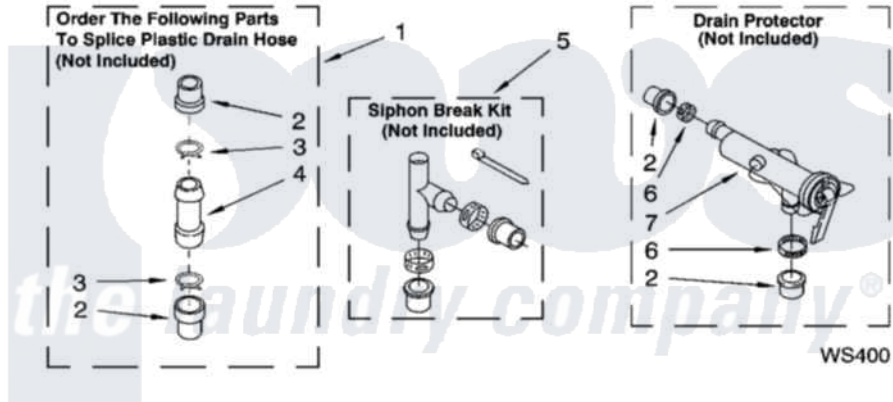

**WATER SYSTEM PARTS**

For Models: LSQ9010PW0, LSQ9010PG0  
(White/Grey) (Biscuit/Gold)

8180268

13

Whirlpool [Residential Whirlpool LSQ9010PG0 Washer Parts](#) Parts Diagram 09 - WATER SYSTEM PARTS

[Click on the part number to view part](#)

Item	Original Part Number	Replaced By	Status	Part Description
1	<a href="#">285442</a>			Water System Parts
2	<a href="#">285321</a>			Water System Parts
3	370447	<a href="#">285655</a>		Clamp, Hose
4	<a href="#">16272</a>			Connector, Straight
5	<a href="#">285320</a>			Water System Parts
6	65349	<a href="#">285655</a>		Clamp, Hose
7	<a href="#">367031</a>			Water System Parts