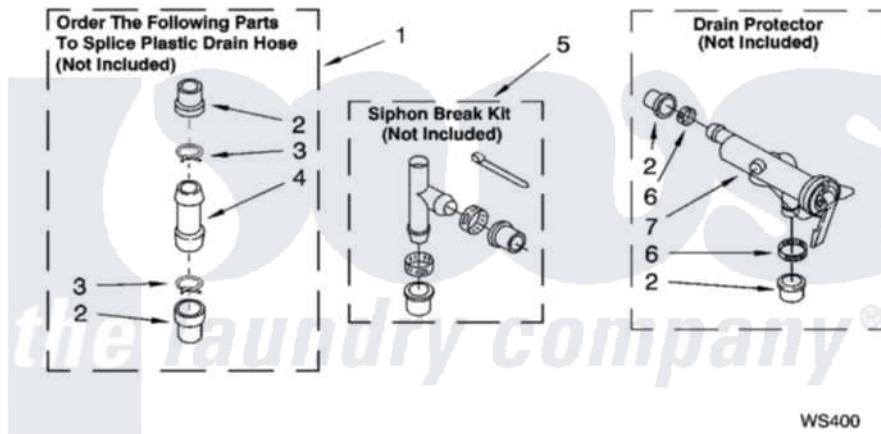

**WATER SYSTEM PARTS**

For Models: LSQ9200LQ2, LSQ9200LT2  
(Designer White) (Biscuit)

8180131

13

[Whirlpool Residential Whirlpool LSQ9200LQ2 Washer Parts](#) Parts Diagram 09 - WATER SYSTEM PARTS

[Click on the part number to view part](#)

Item	Original Part Number	Replaced By	Status	Part Description
1	<a href="#">285442</a>			Water System Parts
2	<a href="#">285321</a>			Water System Parts
3	370447	<a href="#">285655</a>		Clamp, Hose
4	<a href="#">16272</a>			Connector, Straight
5	<a href="#">285320</a>			Water System Parts
6	65349	<a href="#">285655</a>		Clamp, Hose
7	<a href="#">367031</a>			Water System Parts