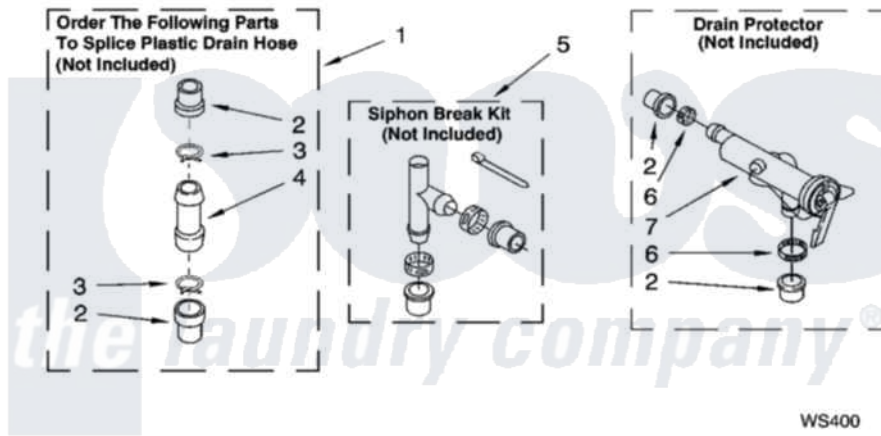

WATER SYSTEM PARTS

For Models: LSQ9200LQ2, LSQ9200LT2
(Designer White) (Biscuit)

8180131

13

[Whirlpool Residential Whirlpool LSQ9200LT2 Washer Parts](#) Parts Diagram 09 - WATER SYSTEM PARTS
Click on the part number to view part

Item	Original Part Number	Replaced By	Status	Part Description
1	285442			Water System Parts
2	285321			Water System Parts
3	370447	285655		Clamp, Hose
4	16272			Connector, Straight
5	285320			Water System Parts
6	65349	285655		Clamp, Hose
7	367031			Water System Parts