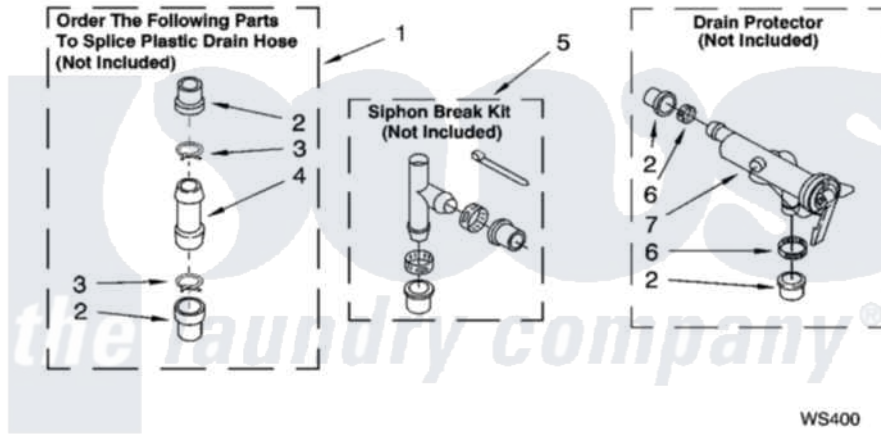

WATER SYSTEM PARTS

For Models: LSQ9200LQ3, LSQ9200LT3
(Designer White) (Biscuit)

8180177

13

[Whirlpool Residential Whirlpool LSQ9200LT3 Washer Parts](#) Parts Diagram 09 - WATER SYSTEM PARTS
Click on the part number to view part

| Item | Original Part Number | Replaced By | Status | Part Description |
|------|------------------------|------------------------|--------|---------------------|
| 1 | 285442 | | | Water System Parts |
| 2 | 285321 | | | Water System Parts |
| 3 | 370447 | 285655 | | Clamp, Hose |
| 4 | 16272 | | | Connector, Straight |
| 5 | 285320 | | | Water System Parts |
| 6 | 65349 | 285655 | | Clamp, Hose |
| 7 | 367031 | | | Water System Parts |