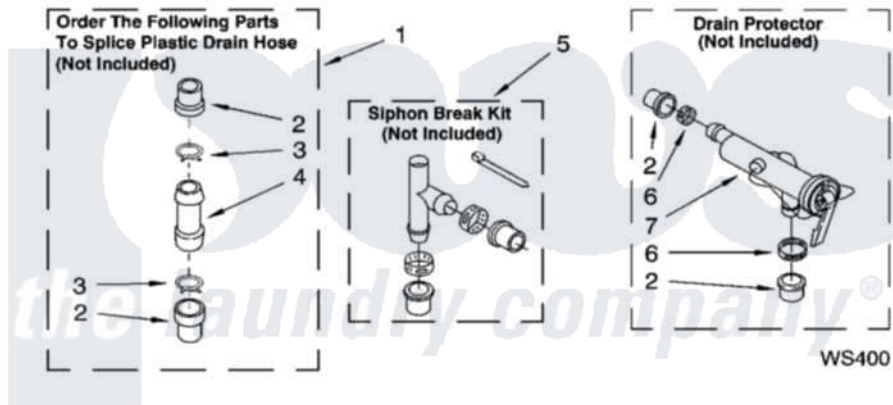

WATER SYSTEM PARTS

For Model: LSQ9550PW0
(White/Grey)

8180430

13

Whirlpool [Residential Whirlpool LSQ9550PW0 Washer Parts](#) Parts Diagram 09 - WATER SYSTEM PARTS

[Click on the part number to view part](#)

Item	Original Part Number	Replaced By	Status	Part Description
1	285442			Water System Parts
2	285321			Water System Parts
3	370447	285655		Clamp, Hose
4	16272			Connector, Straight
5	285320			Water System Parts
6	65349	285655		Clamp, Hose
7	367031			Water System Parts