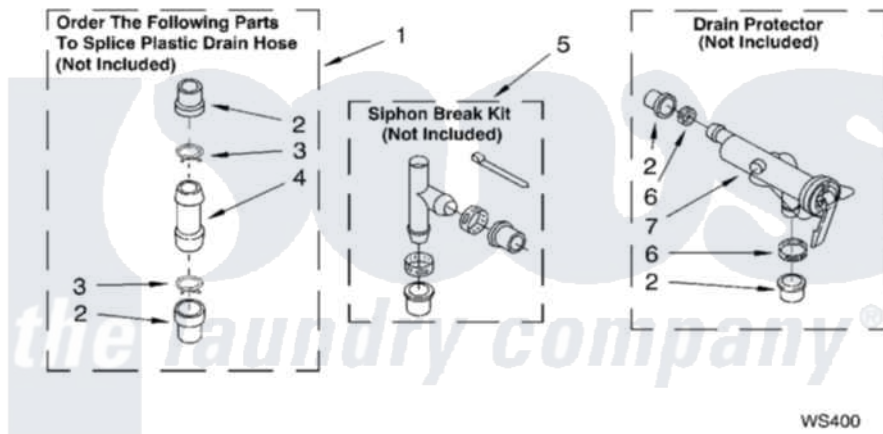

WATER SYSTEM PARTS

For Models: LSQ9600LW1, LSQ9600LG1
(White/Grey) (Biscuit/Gold)

8180072

13

[Whirlpool Residential Whirlpool LSQ9600LG1 Washer Parts](#) Parts Diagram 09 - WATER SYSTEM PARTS

[Click on the part number to view part](#)

Item	Original Part Number	Replaced By	Status	Part Description
1	285442			Water System Parts
2	285321			Water System Parts
3	370447	285655		Clamp, Hose
4	16272			Connector, Straight
5	285320			Water System Parts
6	65349	285655		Clamp, Hose
7	367031			Water System Parts