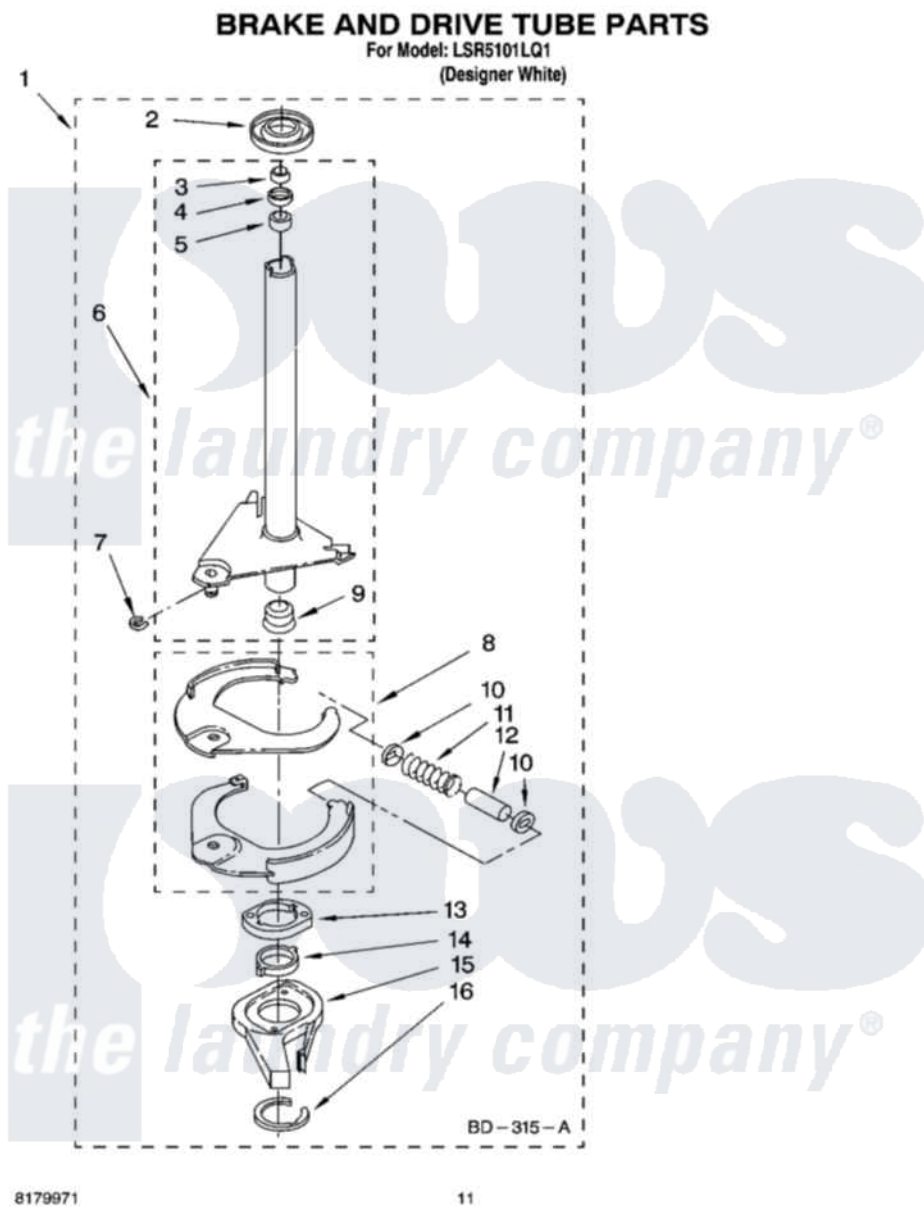

Whirlpool LSR5101LQ1 07 - BRAKE AND DRIVE TUBE PARTS

8179971

11

Whirlpool [Residential Whirlpool LSR5101LQ1 Washer Parts](#) Parts Diagram 07 - BRAKE AND DRIVE TUBE PARTS
Click on the part number to view part

Item	Original Part Number	Replaced By	Status	Part Description
1	388952	285792		Basketdrive
2	62658			Ring, Thrust
3	91939			Seal, Shaft
4	356427			Seal, Spin Pinion
5	356937			Spacer, Drive Tube
6	64027	64208		Tube-Spin
7	64035	W10083190		Ring, Retaining
8	64232	285438		Shoe-Brake
9	62703	8546462		"T" Bearing, Spin Tube
10	62648	285658		Sleeve
11	387806		Not Available	Spring, Brake
12	62909	285658		Sleeve
13	63023	8546461		Cam, Brake Release
14	63022			Sleeve, Cam
15	64194	285790		Lining
16	90368	W10083200		Ring, Retaining

" N/A

Not Available

FOLLOWING PARTS NOT
ILLUSTRATED

" [285208](#)

Lubricant