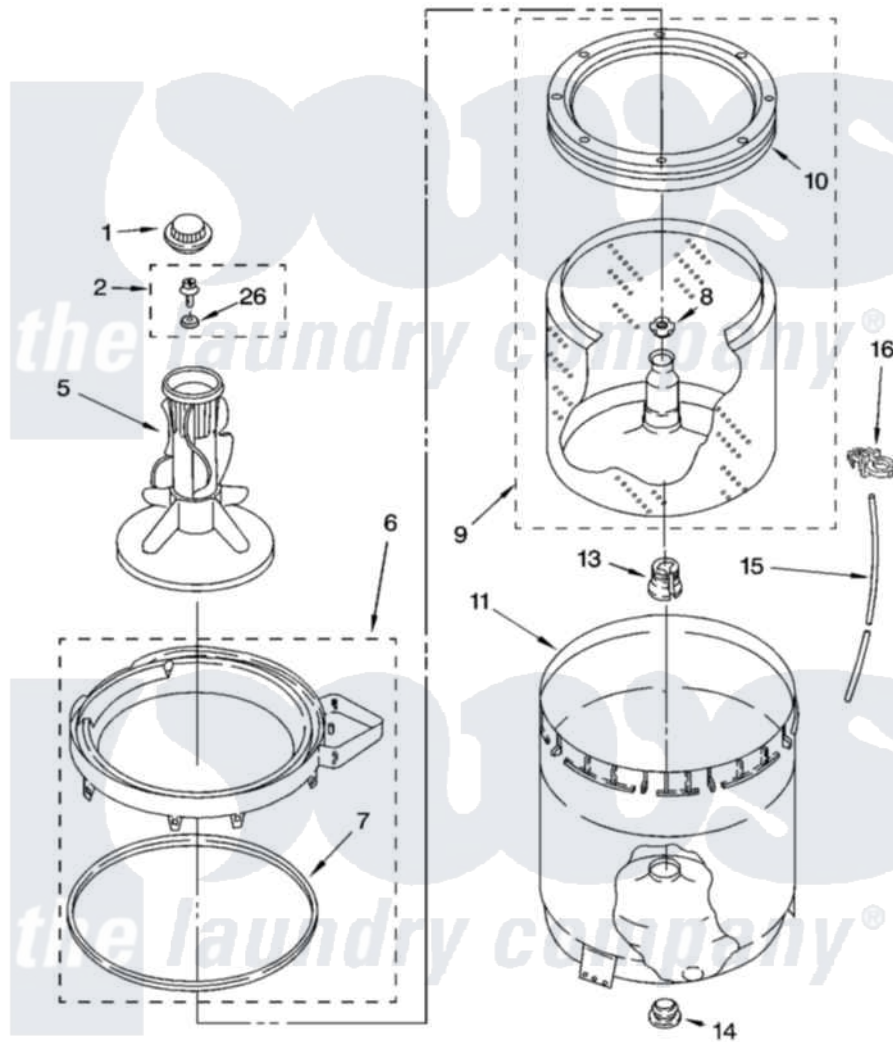

Whirlpool LSR5132PQ1 03 - AGITATOR, BASKET AND TUB PARTS

AGITATOR, BASKET AND TUB PARTS

For Model: LSR5132PQ1
(Designer White)

8180668

5

Whirlpool [Residential Whirlpool LSR5132PQ1 Washer Parts](#) Parts Diagram 03 - AGITATOR, BASKET AND TUB PARTS

[Click on the part number to view part](#)

Item	Original Part Number	Replaced By	Status	Part Description
1	3355758			Cap, Agitator
2	358237			Screw And Washer
5	63235			Agitator Assembly
6	8528150	W10445870		Ring-Tub
7	3976308			Gasket, Tub Ring
8	21366			Nut, Spanner
9	8526017	W10389329		Clothes Container, Assembly
10	8519788	387240		Ring, Balance
11	63849			Strain Relief, Power Cord
13	389140			Tub Block, Basket Drive
14	383727			Gasket, Centerpod
15	3347780	353244		Hose, Pressure Switch
16	2219077			Clip, Pressure Switch Hose
26	3949550			Washer